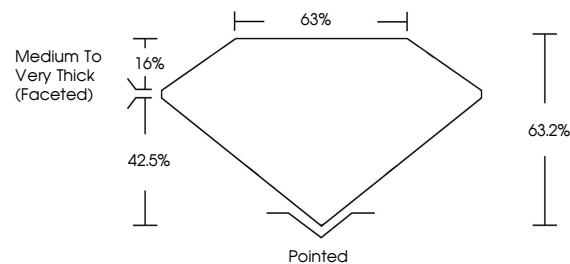

GRADING RESULTS

Carat Weight **8.12 CARATS**
Color Grade **J**
Clarity Grade **SI 2**
Cut Grade **VERY GOOD**

Sample Image Used

ADDITIONAL GRADING INFORMATION

Polish **EXCELLENT**
Symmetry **EXCELLENT**
Fluorescence **NONE**
Inscription(s) **IGI 773616766**

April 7, 2026
IGI Report No 773616766
PEAR BRILLIANT
17.99 X 10.77 X 6.81 MM
8.12 CARATS
J
SI 2
VERY GOOD
63.2%
63%
Medium to Very Thick (Faceted)
Pointed
EXCELLENT
EXCELLENT
NONE
IGI 773616766

DIAMOND REPORT

April 7, 2026
IGI Report Number **773616766**
Description **NATURAL DIAMOND**
Shape and Cutting Style **PEAR BRILLIANT**
Measurements **17.99 X 10.77 X 6.81 MM**

GRADING RESULTS

Carat Weight **8.12 CARATS**
Color Grade **J**
Clarity Grade **SI 2**
Cut Grade **VERY GOOD**

ADDITIONAL GRADING INFORMATION

Polish **EXCELLENT**
Symmetry **EXCELLENT**
Fluorescence **NONE**
Inscription(s) **IGI 773616766**

PROPORTIONS

CLARITY CHARACTERISTICS

KEY TO SYMBOLS

Red symbols indicate internal characteristics.
Green symbols indicate external characteristics.