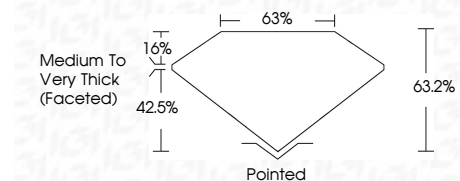

ELECTRONIC COPY

773616766
Report verification at igi.org

April 7, 2026
IGI Report Number **773616766**
Description **NATURAL DIAMOND**
Shape and Cutting Style **PEAR BRILLIANT**
Measurements **17.99 X 10.77 X 6.81 MM**

GRADING RESULTS

Carat Weight **8.12 CARATS**
Color Grade **J**
Clarity Grade **SI 2**
Cut Grade **VERY GOOD**

Sample Image Used

ADDITIONAL GRADING INFORMATION

Polish **EXCELLENT**
Symmetry **EXCELLENT**
Fluorescence **NONE**
Inscription(s) **IGI 773616766**

April 7, 2026
IGI Report No 773616766
PEAR BRILLIANT
17.99 X 10.77 X 6.81 MM
8.12 CARATS
J
SI 2
VERY GOOD
63.2%
63%
Medium to Very Thick (Faceted)
Pointed
EXCELLENT
EXCELLENT
NONE
IGI 773616766

DIAMOND REPORT

April 7, 2026
IGI Report Number **773616766**
Description **NATURAL DIAMOND**
Shape and Cutting Style **PEAR BRILLIANT**
Measurements **17.99 X 10.77 X 6.81 MM**

GRADING RESULTS

Carat Weight **8.12 CARATS**
Color Grade **J**
Clarity Grade **SI 2**
Cut Grade **VERY GOOD**