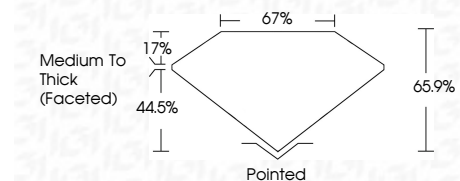

ELECTRONIC COPY

772685444
Report verification at igi.org

February 12, 2026
IGI Report Number **772685444**
Description **NATURAL DIAMOND**
Shape and Cutting Style **HEART BRILLIANT**
Measurements **7.07 X 8.44 X 5.56 MM**

GRADING RESULTS

Carat Weight **2.02 CARATS**
Color Grade **H**
Clarity Grade **SI 1**
Cut Grade **VERY GOOD**

ADDITIONAL GRADING INFORMATION

Polish **EXCELLENT**
Symmetry **VERY GOOD**
Fluorescence **VERY SLIGHT**
Inscription(s) **IGI 772685444**

IGI

February 12, 2026
IGI Report No 772685444
HEART BRILLIANT
2.02 CARATS H
7.07 X 8.44 X 5.56 MM
Carat Weight
Color Grade
Clarity Grade
Depth
Table
Girdle
Medium To Thick (Faceted)
Pointed
EXCELLENT
VERY GOOD
VERY SLIGHT
IGI 772685444

DIAMOND REPORT

February 12, 2026
IGI Report Number **772685444**
Description **NATURAL DIAMOND**
Shape and Cutting Style **HEART BRILLIANT**
Measurements **7.07 X 8.44 X 5.56 MM**

GRADING RESULTS

Carat Weight **2.02 CARATS**
Color Grade **H**
Clarity Grade **SI 1**
Cut Grade **VERY GOOD**