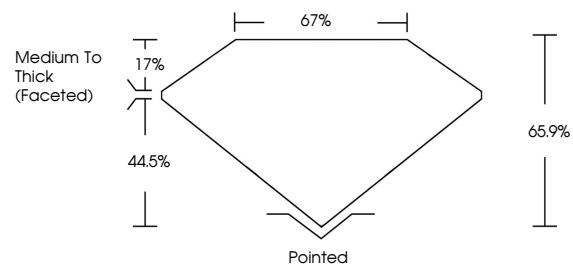

GRADING RESULTS

Carat Weight **2.02 CARATS**
Color Grade **H**
Clarity Grade **SI 1**
Cut Grade **VERY GOOD**

ADDITIONAL GRADING INFORMATION

Polish **EXCELLENT**
Symmetry **VERY GOOD**
Fluorescence **VERY SLIGHT**
Inscription(s) **IGI 772685444**

IGI

February 12, 2026
IGI Report No 772685444
HEART BRILLIANT
2.02 CARATS H
7.07 X 8.44 X 5.56 MM
Carat Weight
Color Grade
Clarity Grade
Depth
Table
Girdle
Medium To Thick (Faceted)
Pointed
EXCELLENT
VERY GOOD
VERY SLIGHT
IGI 772685444

DIAMOND REPORT

February 12, 2026
IGI Report Number **772685444**
Description **NATURAL DIAMOND**
Shape and Cutting Style **HEART BRILLIANT**
Measurements **7.07 X 8.44 X 5.56 MM**

GRADING RESULTS

Carat Weight **2.02 CARATS**
Color Grade **H**
Clarity Grade **SI 1**
Cut Grade **VERY GOOD**

ADDITIONAL GRADING INFORMATION

Polish **EXCELLENT**
Symmetry **VERY GOOD**
Fluorescence **VERY SLIGHT**
Inscription(s) **IGI 772685444**

PROPORTIONS

Sample Image Used

CLARITY CHARACTERISTICS

KEY TO SYMBOLS