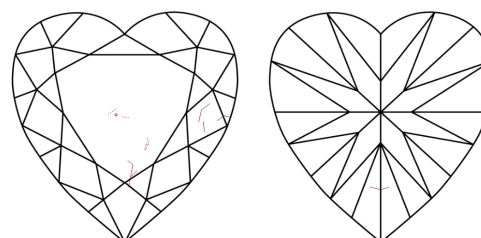

DIAMOND REPORT

February 12, 2026
IGI Report Number **772685444**
Description **NATURAL DIAMOND**
Shape and Cutting Style **HEART BRILLIANT**
Measurements **7.07 X 8.44 X 5.56 MM**

GRADING RESULTS

Carat Weight **2.02 CARATS**
Color Grade **H**
Clarity Grade **SI 1**
Cut Grade **VERY GOOD**

ADDITIONAL GRADING INFORMATION

Polish **EXCELLENT**
Symmetry **VERY GOOD**
Fluorescence **VERY SLIGHT**
Inscription(s) **IGI 772685444**

PROPORTIONS

Sample Image Used

CLARITY CHARACTERISTICS

KEY TO SYMBOLS

Red symbols indicate internal characteristics.
Green symbols indicate external characteristics.

COLOR

D - F	G - J	K - M	N - R	S - Z	FANCY
Colorless	Near Colorless	Slightly Tinted	Very Light Color	Light Color	

CLARITY

FL	IF	VVS ¹⁻²	VS ¹⁻²	SI ¹⁻²	I ¹⁻³
Flawless	Internally Flawless	Very Very Slightly Included	Very Slightly Included	Slightly Included	Included