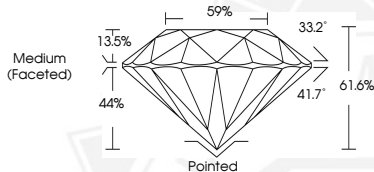

February 17, 2026

IGI Report Number 772681518

ROUND BRILLIANT

NATURAL DIAMOND

5.45 - 5.49 X 3.37 MM

0.61 CARAT

H

VVS 1

EXCELLENT

EXCELLENT

EXCELLENT

NONE

IGI 772681518

Comments: IDEAL CUT ROUND
BRILLIANT