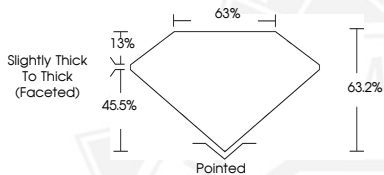

February 17, 2026
IGI Report Number **772681399**
PEAR BRILLIANT
NATURAL DIAMOND
8.40 X 5.33 X 3.37 MM
Carat Weight **0.90 CARAT**
Color Grade **J**
Clarity Grade **VVS 1**
Cut Grade **VERY GOOD**
Polish **EXCELLENT**
Symmetry **EXCELLENT**
Fluorescence **SLIGHT**
Inscription(s) **IGI 772681399**

February 17, 2026
IGI Report Number **772681399**
PEAR BRILLIANT
NATURAL DIAMOND
8.40 X 5.33 X 3.37 MM
Carat Weight **0.90 CARAT**
Color Grade **J**
Clarity Grade **VVS 1**
Cut Grade **VERY GOOD**
Polish **EXCELLENT**
Symmetry **EXCELLENT**
Fluorescence **SLIGHT**
Inscription(s) **IGI 772681399**