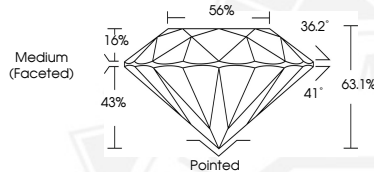

February 14, 2026

IGI Report Number 772681074

ROUND BRILLIANT

NATURAL DIAMOND

5.03 - 5.06 X 3.19 MM

Carat Weight 0.50 CARAT

Color Grade I

Clarity Grade VS 1

Cut Grade EXCELLENT

Polish EXCELLENT

Symmetry EXCELLENT

Fluorescence NONE

Inscription(s) IGI 772681074