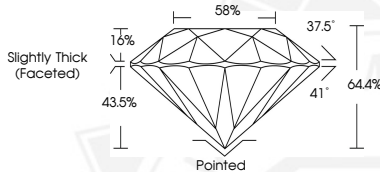

February 25, 2026

IGI Report Number 772680818

**ROUND BRILLIANT
NATURAL DIAMOND**
5.77 - 5.81 X 3.73 MM

0.80 CARAT
J
VVS 2
EXCELLENT
EXCELLENT
NONE
Inscription(s) (IGI) 772680818