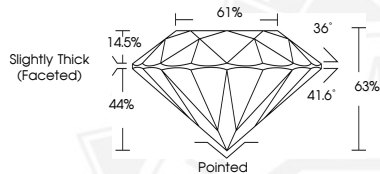

February 11, 2026

IGI Report Number 772679898

**ROUND BRILLIANT
NATURAL DIAMOND**
5.33 - 5.36 X 3.37 MM

0.60 CARAT
J
EXCELLENT
EXCELLENT
EXCELLENT
NONE
772679898