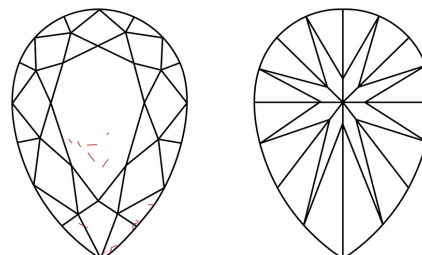

ELECTRONIC COPY

772672904
Report verification at igi.org

February 12, 2026

IGI Report Number **772672904**

Description **NATURAL DIAMOND**

Shape and Cutting Style **PEAR BRILLIANT**

Measurements **9.37 X 5.84 X 3.62 MM**

Shape and Cutting Style **PEAR BRILLIANT**

Measurements **9.37 X 5.84 X 3.62 MM**

GRADING RESULTS

Carat Weight **1.14 CARAT**

Color Grade **L**

Clarity Grade **VS 2**

Cut Grade **EXCELLENT**

ADDITIONAL GRADING INFORMATION

Polish **EXCELLENT**

Symmetry **EXCELLENT**

Fluorescence **NONE**

Inscription(s) **772672904**

PROPORTIONS

Sample Image Used

CLARITY CHARACTERISTICS

KEY TO SYMBOLS

Red symbols indicate internal characteristics.
Green symbols indicate external characteristics.

COLOR

D - F	G - J	K - M	N - R	S - Z	FANCY
Colorless	Near Colorless	Slightly Tinted	Very Light Color	Light Color	