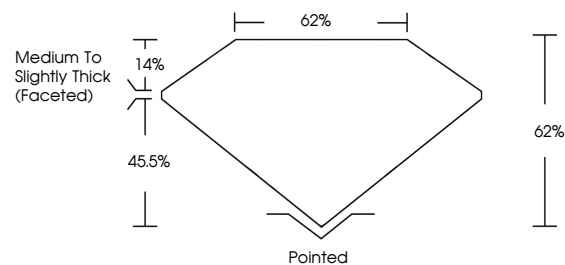

ELECTRONIC COPY

772672904
Report verification at igi.org

February 12, 2026

IGI Report Number **772672904**

Description **NATURAL DIAMOND**

Shape and Cutting Style **PEAR BRILLIANT**

Measurements **9.37 X 5.84 X 3.62 MM**

GRADING RESULTS

Carat Weight **1.14 CARAT**

Color Grade **L**

Clarity Grade **VS 2**

Cut Grade **EXCELLENT**

February 12, 2026

IGI Report Number **772672904**

Description **NATURAL DIAMOND**

Shape and Cutting Style **PEAR BRILLIANT**

Measurements **9.37 X 5.84 X 3.62 MM**

GRADING RESULTS

Carat Weight **1.14 CARAT**

Color Grade **L**

Clarity Grade **VS 2**

Cut Grade **EXCELLENT**

ADDITIONAL GRADING INFORMATION

Polish **EXCELLENT**

Symmetry **EXCELLENT**

Fluorescence **NONE**

Inscription(s) **772672904**

PROPORTIONS

Sample Image Used

CLARITY CHARACTERISTICS

KEY TO SYMBOLS