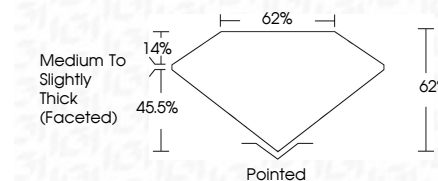

ADDITIONAL GRADING INFORMATION

Polish **EXCELLENT**

Symmetry **EXCELLENT**

Fluorescence **NONE**

Inscription(s) **772672904**

IGI

February 12, 2026
IGI Report No 772672904
PEAR BRILLIANT
1.14 CARAT
L
VS 2
EXCELLENT
62%
Medium To Slightly Thick (Faceted)
Pointed
EXCELLENT
EXCELLENT
NONE
772672904