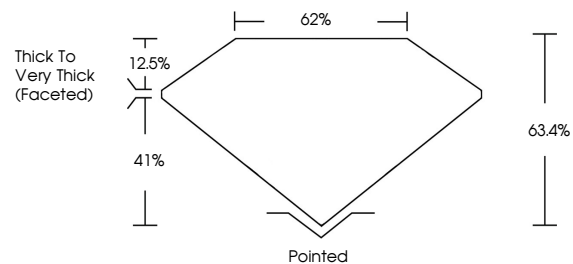

GRADING RESULTS

Carat Weight **2.50 CARATS**
Color Grade **I**
Clarity Grade **SI 2**
Cut Grade **VERY GOOD**

ADDITIONAL GRADING INFORMATION

Polish **EXCELLENT**
Symmetry **EXCELLENT**
Fluorescence **SLIGHT**
Inscription(s) **IGI 772642382**

IGI

February 16, 2026
IGI Report No 772642382
PEAR BRILLIANT
11.62 X 7.21 X 4.57 MM
2.50 CARATS
I
SI 2
VERY GOOD
63.4%
62%
Thick to Very Thick (Faceted)
Pointed
EXCELLENT
EXCELLENT
SLIGHT
IGI 772642382

DIAMOND REPORT

February 16, 2026
IGI Report Number **772642382**
Description **NATURAL DIAMOND**
Shape and Cutting Style **PEAR BRILLIANT**
Measurements **11.62 X 7.21 X 4.57 MM**

GRADING RESULTS

Carat Weight **2.50 CARATS**
Color Grade **I**
Clarity Grade **SI 2**
Cut Grade **VERY GOOD**

ADDITIONAL GRADING INFORMATION

Polish **EXCELLENT**
Symmetry **EXCELLENT**
Fluorescence **SLIGHT**
Inscription(s) **IGI 772642382**

PROPORTIONS

Sample Image Used

CLARITY CHARACTERISTICS

KEY TO SYMBOLS

Red symbols indicate internal characteristics.
Green symbols indicate external characteristics.