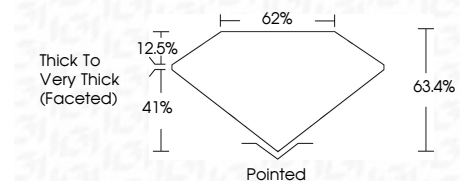

ELECTRONIC COPY

772642382
Report verification at igi.org

February 16, 2026
IGI Report Number **772642382**
Description **NATURAL DIAMOND**
Shape and Cutting Style **PEAR BRILLIANT**
Measurements **11.62 X 7.21 X 4.57 MM**

GRADING RESULTS

Carat Weight **2.50 CARATS**
Color Grade **I**
Clarity Grade **SI 2**
Cut Grade **VERY GOOD**

ADDITIONAL GRADING INFORMATION

Polish **EXCELLENT**
Symmetry **EXCELLENT**
Fluorescence **SLIGHT**
Inscription(s) **IGI 772642382**

IGI

February 16, 2026
IGI Report No 772642382
PEAR BRILLIANT
11.62 X 7.21 X 4.57 MM
2.50 CARATS
I
SI 2
VERY GOOD
63.4%
62%
Thick to Very Thick (Faceted)
Pointed
EXCELLENT
EXCELLENT
SLIGHT
IGI 772642382

DIAMOND REPORT

February 16, 2026
IGI Report Number **772642382**
Description **NATURAL DIAMOND**
Shape and Cutting Style **PEAR BRILLIANT**
Measurements **11.62 X 7.21 X 4.57 MM**

GRADING RESULTS

Carat Weight **2.50 CARATS**
Color Grade **I**
Clarity Grade **SI 2**
Cut Grade **VERY GOOD**