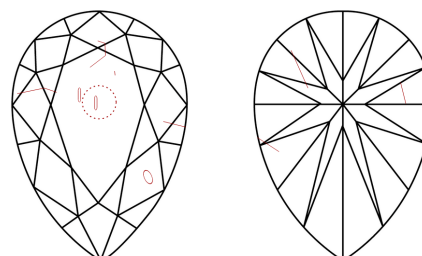

ELECTRONIC COPY

772642382
Report verification at igi.org

February 16, 2026
IGI Report Number **772642382**
Description **NATURAL DIAMOND**
Shape and Cutting Style **PEAR BRILLIANT**
Measurements **11.62 X 7.21 X 4.57 MM**

DIAMOND REPORT

February 16, 2026
IGI Report Number **772642382**
Description **NATURAL DIAMOND**
Shape and Cutting Style **PEAR BRILLIANT**
Measurements **11.62 X 7.21 X 4.57 MM**

GRADING RESULTS

Carat Weight **2.50 CARATS**
Color Grade **I**
Clarity Grade **SI 2**
Cut Grade **VERY GOOD**

ADDITIONAL GRADING INFORMATION

Polish **EXCELLENT**
Symmetry **EXCELLENT**
Fluorescence **SLIGHT**
Inscription(s) **IGI 772642382**

PROPORTIONS

Sample Image Used

CLARITY CHARACTERISTICS

KEY TO SYMBOLS

Red symbols indicate internal characteristics.
Green symbols indicate external characteristics.

COLOR

D - F	G - J	K - M	N - R	S - Z	FANCY
Colorless	Near Colorless	Slightly Tinted	Very Light Color	Light Color	

CLARITY

FL	IF	VVS ¹⁻²	VS ¹⁻²	SI ¹⁻²	I ¹⁻³
Flawless	Internally Flawless	Very Very Slightly Included	Very Slightly Included	Slightly Included	Included