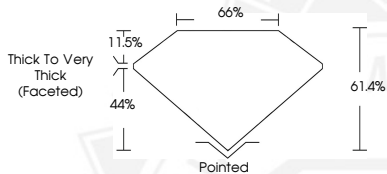

February 10, 2026

IGI Report Number 771613871

PEAR BRILLIANT

NATURAL DIAMOND

6.92 X 4.35 X 2.67 MM

Carat Weight **0.50 CARAT**

Color Grade **H**

Clarity Grade **SI 1**

Cut Grade **VERY GOOD**

Polish **EXCELLENT**

Symmetry **EXCELLENT**

Fluorescence **NONE**

Inscription(s) **IGI 771613871**