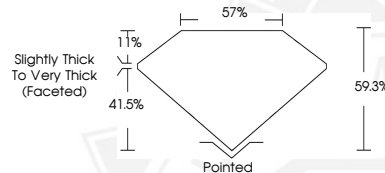

February 5, 2026
IGI Report Number 770694647
PEAR BRILLIANT
NATURAL DIAMOND
6.75 X 3.96 X 2.35 MM
Carat Weight **0.37 CARAT**
Color Grade **F**
Clarity Grade **VS 1**
Cut Grade **GOOD**
Polish **GOOD**
Symmetry **FAIR**
Fluorescence **NONE**
Inscription(s) **IGI 770694647**