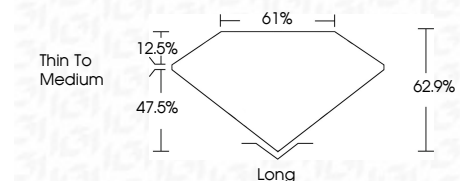

ELECTRONIC COPY

770690122
Report verification at igi.org

February 6, 2026
IGI Report Number **770690122**
Description **NATURAL DIAMOND**
Shape and Cutting Style **EMERALD CUT**
Measurements **7.41 X 4.63 X 2.91 MM**

GRADING RESULTS

Carat Weight **1.02 CARAT**
Color Grade **K**
Clarity Grade **SI 1**
Cut Grade **VERY GOOD**

ADDITIONAL GRADING INFORMATION

Polish **EXCELLENT**
Symmetry **VERY GOOD**
Fluorescence **NONE**
Inscription(s) **(IGI) 770690122**

IGI

February 6, 2026
IGI Report No 770690122
EMERALD CUT
7.41 X 4.63 X 2.91 MM
1.02 CARAT
K
SI 1
VERY GOOD
62.9%
61%
Thin To Medium
Long
EXCELLENT
VERY GOOD
NONE
(IGI) 770690122

DIAMOND REPORT

February 6, 2026
IGI Report Number **770690122**
Description **NATURAL DIAMOND**
Shape and Cutting Style **EMERALD CUT**
Measurements **7.41 X 4.63 X 2.91 MM**