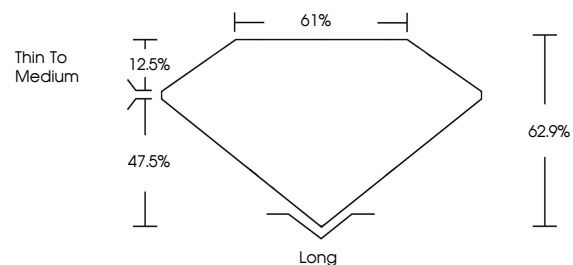

PROPORTIONS