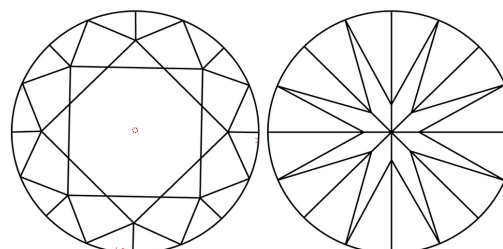

**DIAMOND REPORT**

March 2, 2026  
IGI Report Number **770657117**  
Description **NATURAL DIAMOND**  
Shape and Cutting Style **ROUND BRILLIANT**  
Measurements **7.21 - 7.26 X 4.58 MM**

**GRADING RESULTS**

Carat Weight **1.51 CARAT**  
Color Grade **K**  
Clarity Grade **VVS 2**  
Cut Grade **EXCELLENT**

**ADDITIONAL GRADING INFORMATION**

Polish **EXCELLENT**  
Symmetry **EXCELLENT**  
Fluorescence **NONE**  
Inscription(s) **IGI 770657117**

**PROPORTIONS**

Sample Image Used

**CLARITY CHARACTERISTICS**

**KEY TO SYMBOLS**

Red symbols indicate internal characteristics.  
Green symbols indicate external characteristics.

**COLOR**

| D - F     | G - J          | K - M           | N - R            | S - Z       | FANCY |
|-----------|----------------|-----------------|------------------|-------------|-------|
| Colorless | Near Colorless | Slightly Tinted | Very Light Color | Light Color |       |