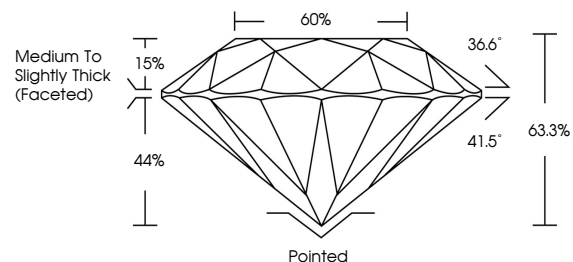

**GRADING RESULTS**

Carat Weight **1.51 CARAT**  
Color Grade **K**  
Clarity Grade **VVS 2**  
Cut Grade **EXCELLENT**

**ADDITIONAL GRADING INFORMATION**

Polish **EXCELLENT**  
Symmetry **EXCELLENT**  
Fluorescence **NONE**  
Inscription(s) **IGI 770657117**

**DIAMOND REPORT**

March 2, 2026  
IGI Report Number **770657117**  
Description **NATURAL DIAMOND**  
Shape and Cutting Style **ROUND BRILLIANT**  
Measurements **7.21 - 7.26 X 4.58 MM**

**GRADING RESULTS**

Carat Weight **1.51 CARAT**  
Color Grade **K**  
Clarity Grade **VVS 2**  
Cut Grade **EXCELLENT**

**ADDITIONAL GRADING INFORMATION**

Polish **EXCELLENT**  
Symmetry **EXCELLENT**  
Fluorescence **NONE**  
Inscription(s) **IGI 770657117**

**PROPORTIONS**

Sample Image Used

**CLARITY CHARACTERISTICS**

**KEY TO SYMBOLS**

Red symbols indicate internal characteristics.  
Green symbols indicate external characteristics.

**COLOR**

| D - F     | G - J          | K - M           | N - R            | S - Z       | FANCY |
|-----------|----------------|-----------------|------------------|-------------|-------|
| Colorless | Near Colorless | Slightly Tinted | Very Light Color | Light Color |       |