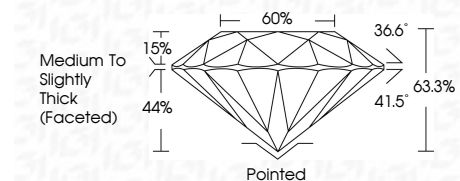

**ELECTRONIC COPY**

770657117  
Report verification at [igi.org](http://igi.org)

March 2, 2026  
IGI Report Number **770657117**  
Description **NATURAL DIAMOND**  
Shape and Cutting Style **ROUND BRILLIANT**  
Measurements **7.21 - 7.26 X 4.58 MM**

**GRADING RESULTS**

Carat Weight **1.51 CARAT**  
Color Grade **K**  
Clarity Grade **VVS 2**  
Cut Grade **EXCELLENT**

**ADDITIONAL GRADING INFORMATION**

Polish **EXCELLENT**  
Symmetry **EXCELLENT**  
Fluorescence **NONE**  
Inscription(s) **IGI 770657117**

**DIAMOND REPORT**

March 2, 2026  
IGI Report Number **770657117**  
Description **NATURAL DIAMOND**  
Shape and Cutting Style **ROUND BRILLIANT**  
Measurements **7.21 - 7.26 X 4.58 MM**

**GRADING RESULTS**

Carat Weight **1.51 CARAT**  
Color Grade **K**  
Clarity Grade **VVS 2**  
Cut Grade **EXCELLENT**

**ADDITIONAL GRADING INFORMATION**

Polish **EXCELLENT**  
Symmetry **EXCELLENT**  
Fluorescence **NONE**  
Inscription(s) **IGI 770657117**