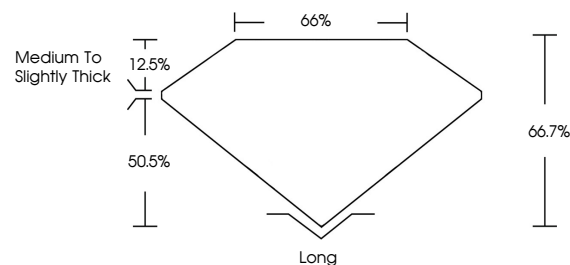

PROPORTIONS