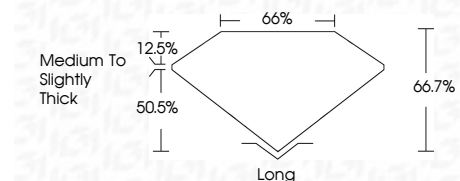

ELECTRONIC COPY

770657115
Report verification at igi.org

March 4, 2026
IGI Report Number **770657115**
Description **NATURAL DIAMOND**
Shape and Cutting Style **EMERALD CUT**
Measurements **8.02 X 5.22 X 3.48 MM**

GRADING RESULTS

Carat Weight **1.43 CARAT**
Color Grade **K**
Clarity Grade **VS 2**
Cut Grade **EXCELLENT**

ADDITIONAL GRADING INFORMATION

Polish **EXCELLENT**
Symmetry **EXCELLENT**
Fluorescence **NONE**
Inscription(s) **(IGI) 770657115**

IGI

March 4, 2026
IGI Report No 770657115
EMERALD CUT
8.02 X 5.22 X 3.48 MM
1.43 CARAT
K
VS 2
EXCELLENT
66.7%
66%
Medium To Slightly Thick
Long
EXCELLENT
EXCELLENT
NONE
(IGI) 770657115

DIAMOND REPORT

March 4, 2026
IGI Report Number **770657115**
Description **NATURAL DIAMOND**
Shape and Cutting Style **EMERALD CUT**
Measurements **8.02 X 5.22 X 3.48 MM**