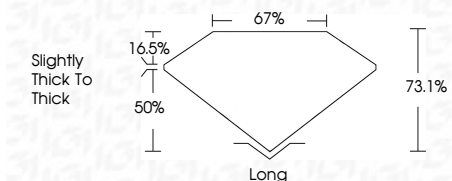

ELECTRONIC COPY

770657054
Report verification at igi.org

March 4, 2026
IGI Report Number **770657054**
Description **NATURAL DIAMOND**
Shape and Cutting Style **EMERALD CUT**
Measurements **7.24 X 5.21 X 3.81 MM**

GRADING RESULTS

Carat Weight **1.53 CARAT**
Color Grade **I**
Clarity Grade **VVS 1**
Cut Grade **VERY GOOD**

ADDITIONAL GRADING INFORMATION

Polish **EXCELLENT**
Symmetry **EXCELLENT**
Fluorescence **NONE**
Inscription(s) **IGI 770657054**

IGI

March 4, 2026
IGI Report No 770657054
EMERALD CUT
7.24 X 5.21 X 3.81 MM
1.53 CARAT
I
VVS 1
VERY GOOD
73.1%
67%
Slightly thick to thick
Long
EXCELLENT
EXCELLENT
NONE
IGI 770657054

DIAMOND REPORT

March 4, 2026
IGI Report Number **770657054**
Description **NATURAL DIAMOND**
Shape and Cutting Style **EMERALD CUT**
Measurements **7.24 X 5.21 X 3.81 MM**