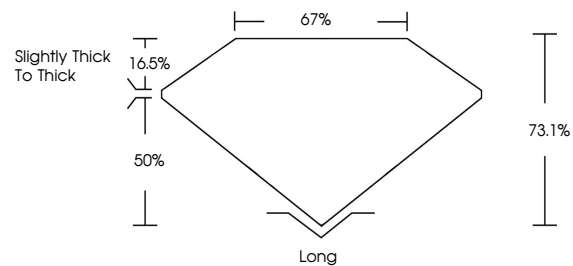

PROPORTIONS