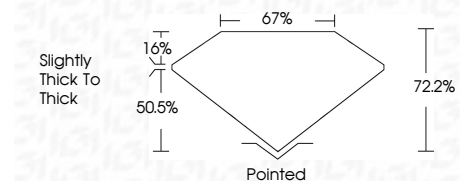

ELECTRONIC COPY

770657051
Report verification at igi.org

March 5, 2026
IGI Report Number **770657051**
Description **NATURAL DIAMOND**
Shape and Cutting Style **SQUARE EMERALD CUT**
Measurements **5.31 X 5.22 X 3.77 MM**

GRADING RESULTS

Carat Weight **1.01 CARAT**
Color Grade **K**
Clarity Grade **VVS 1**
Cut Grade **VERY GOOD**

ADDITIONAL GRADING INFORMATION

Polish **EXCELLENT**
Symmetry **EXCELLENT**
Fluorescence **VERY SLIGHT**
Inscription(s) **IGI 770657051**

IGI

March 5, 2026
IGI Report No 770657051
SQUARE EMERALD CUT
5.31 X 5.22 X 3.77 MM
1.01 CARAT
K
VVS 1
VERY GOOD
72.2%
67%
Slightly thick to thick
Pointed
EXCELLENT
EXCELLENT
VERY SLIGHT
IGI 770657051

DIAMOND REPORT

March 5, 2026
IGI Report Number **770657051**
Description **NATURAL DIAMOND**
Shape and Cutting Style **SQUARE EMERALD CUT**
Measurements **5.31 X 5.22 X 3.77 MM**

GRADING RESULTS

Carat Weight **1.01 CARAT**
Color Grade **K**
Clarity Grade **VVS 1**
Cut Grade **VERY GOOD**