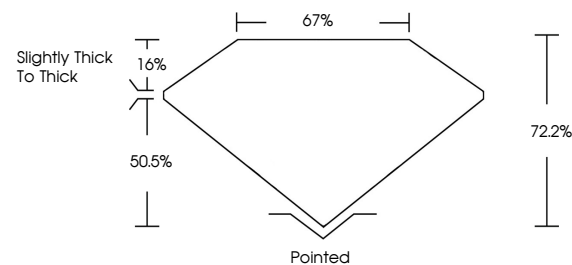

PROPORTIONS