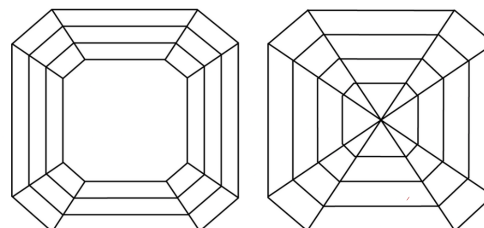

March 5, 2026
IGI Report Number **770657051**
Description **NATURAL DIAMOND**
Shape and Cutting Style **SQUARE EMERALD CUT**
Measurements **5.31 X 5.22 X 3.77 MM**

GRADING RESULTS

Carat Weight **1.01 CARAT**
Color Grade **K**
Clarity Grade **VVS 1**
Cut Grade **VERY GOOD**

ADDITIONAL GRADING INFORMATION

Polish **EXCELLENT**
Symmetry **EXCELLENT**
Fluorescence **VERY SLIGHT**
Inscription(s) **IGI 770657051**

PROPORTIONS

Sample Image Used

CLARITY CHARACTERISTICS

KEY TO SYMBOLS

Red symbols indicate internal characteristics.
Green symbols indicate external characteristics.

COLOR

D - F	G - J	K - M	N - R	S - Z	FANCY
Colorless	Near Colorless	Slightly Tinted	Very Light Color	Light Color	