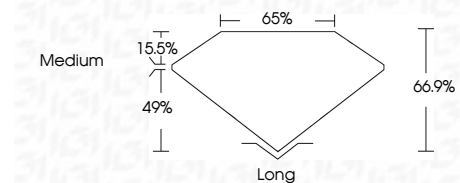

ELECTRONIC COPY

770657026
Report verification at igi.org

March 4, 2026
IGI Report Number **770657026**
Description **NATURAL DIAMOND**
Shape and Cutting Style **EMERALD CUT**
Measurements **8.61 X 5.92 X 3.96 MM**

GRADING RESULTS

Carat Weight **2.03 CARATS**
Color Grade **L**
Clarity Grade **VS 2**
Cut Grade **VERY GOOD**

ADDITIONAL GRADING INFORMATION

Polish **EXCELLENT**
Symmetry **EXCELLENT**
Fluorescence **NONE**
Inscription(s) **IGI 770657026**

IGI

March 4, 2026
IGI Report No 770657026
EMERALD CUT
8.61 X 5.92 X 3.96 MM
2.03 CARATS
L
Color Grade
VS 2
VERY GOOD
Depth 66.9%
Table 49%
Girdle Medium
Long
EXCELLENT
EXCELLENT
NONE
IGI 770657026

DIAMOND REPORT

March 4, 2026
IGI Report Number **770657026**
Description **NATURAL DIAMOND**
Shape and Cutting Style **EMERALD CUT**
Measurements **8.61 X 5.92 X 3.96 MM**

GRADING RESULTS

Carat Weight **2.03 CARATS**
Color Grade **L**
Clarity Grade **VS 2**
Cut Grade **VERY GOOD**