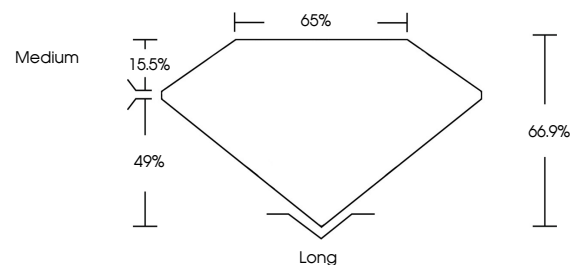

GRADING RESULTS

Carat Weight **2.03 CARATS**
Color Grade **L**
Clarity Grade **VS 2**
Cut Grade **VERY GOOD**

ADDITIONAL GRADING INFORMATION

Polish **EXCELLENT**
Symmetry **EXCELLENT**
Fluorescence **NONE**
Inscription(s) **IGI 770657026**

IGI

March 4, 2026
IGI Report No 770657026
EMERALD CUT
8.61 X 5.92 X 3.96 MM
2.03 CARATS
L
Color Grade
VS 2
VERY GOOD
Depth 66.9%
Table 49%
Girdle Medium
Long
EXCELLENT
EXCELLENT
NONE
IGI 770657026

DIAMOND REPORT

March 4, 2026
IGI Report Number **770657026**
Description **NATURAL DIAMOND**
Shape and Cutting Style **EMERALD CUT**
Measurements **8.61 X 5.92 X 3.96 MM**

GRADING RESULTS

Carat Weight **2.03 CARATS**
Color Grade **L**
Clarity Grade **VS 2**
Cut Grade **VERY GOOD**

ADDITIONAL GRADING INFORMATION

Polish **EXCELLENT**
Symmetry **EXCELLENT**
Fluorescence **NONE**
Inscription(s) **IGI 770657026**

PROPORTIONS

Sample Image Used

CLARITY CHARACTERISTICS

KEY TO SYMBOLS

Red symbols indicate internal characteristics.
Green symbols indicate external characteristics.