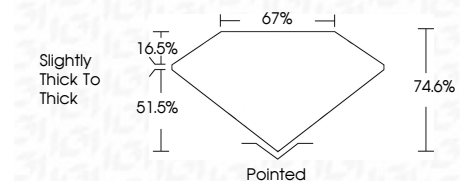

ELECTRONIC COPY

770656999
Report verification at igi.org

February 26, 2026
IGI Report Number **770656999**
Description **NATURAL DIAMOND**
Shape and Cutting Style **SQUARE EMERALD CUT**
Measurements **5.19 X 5.15 X 3.84 MM**

GRADING RESULTS

Carat Weight **1.00 CARAT**
Color Grade **K**
Clarity Grade **VS 1**
Cut Grade **VERY GOOD**

ADDITIONAL GRADING INFORMATION

Polish **EXCELLENT**
Symmetry **EXCELLENT**
Fluorescence **NONE**
Inscription(s) **IGI 770656999**

February 26, 2026
IGI Report No 770656999
SQUARE EMERALD CUT
5.19 X 5.15 X 3.84 MM
1.00 CARAT
K
VS 1
VERY GOOD
74.6%
67%
Slightly thick to thick
Pointed
EXCELLENT
EXCELLENT
NONE
IGI 770656999

DIAMOND REPORT

February 26, 2026
IGI Report Number **770656999**
Description **NATURAL DIAMOND**
Shape and Cutting Style **SQUARE EMERALD CUT**
Measurements **5.19 X 5.15 X 3.84 MM**

GRADING RESULTS

Carat Weight **1.00 CARAT**
Color Grade **K**
Clarity Grade **VS 1**
Cut Grade **VERY GOOD**