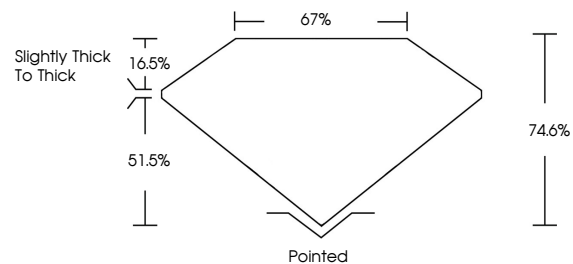

ELECTRONIC COPY

770656999
Report verification at igi.org

February 26, 2026
IGI Report Number **770656999**
Description **NATURAL DIAMOND**
Shape and Cutting Style **SQUARE EMERALD CUT**
Measurements **5.19 X 5.15 X 3.84 MM**

February 26, 2026
IGI Report No 770656999
SQUARE EMERALD CUT
5.19 X 5.15 X 3.84 MM
1.00 CARAT
K
VS 1
VERY GOOD
74.6%
67%
Slightly thick to thick
Pointed
EXCELLENT
EXCELLENT
NONE
IGI 770656999

DIAMOND REPORT

February 26, 2026
IGI Report Number **770656999**
Description **NATURAL DIAMOND**
Shape and Cutting Style **SQUARE EMERALD CUT**
Measurements **5.19 X 5.15 X 3.84 MM**

GRADING RESULTS

Carat Weight **1.00 CARAT**
Color Grade **K**
Clarity Grade **VS 1**
Cut Grade **VERY GOOD**

ADDITIONAL GRADING INFORMATION

Polish **EXCELLENT**
Symmetry **EXCELLENT**
Fluorescence **NONE**
Inscription(s) **IGI 770656999**

PROPORTIONS

Sample Image Used

CLARITY CHARACTERISTICS

KEY TO SYMBOLS

Red symbols indicate internal characteristics.
Green symbols indicate external characteristics.