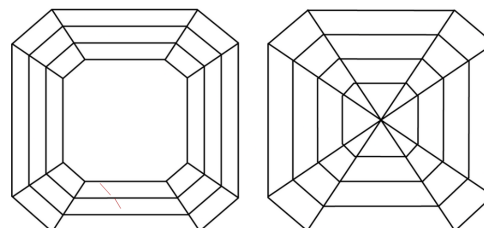

CLARITY CHARACTERISTICS

KEY TO SYMBOLS

Red symbols indicate internal characteristics.
Green symbols indicate external characteristics.

COLOR

D - F	G - J	K - M	N - R	S - Z	FANCY
Colorless	Near Colorless	Slightly Tinted	Very Light Color	Light Color	

CLARITY

FL	IF	VVS 1-2	VS 1-2	SI 1-2	I 1-3
Flawless	Internally Flawless	Very Very Slightly Included	Very Slightly Included	Slightly Included	Included