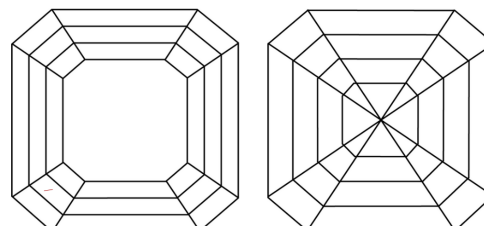

IGI

February 25, 2026
IGI Report No 770656989
SQUARE EMERALD CUT
5.30 X 5.16 X 3.68 MM
1.01 CARAT
I
VVS 2
VERY GOOD
71.3%
68%
Thick
Pointed
EXCELLENT
EXCELLENT
VERY SLIGHT
IGI 770656989

DIAMOND REPORT

February 25, 2026
IGI Report Number **770656989**
Description **NATURAL DIAMOND**
Shape and Cutting Style **SQUARE EMERALD CUT**
Measurements **5.30 X 5.16 X 3.68 MM**

GRADING RESULTS

Carat Weight **1.01 CARAT**
Color Grade **I**
Clarity Grade **VVS 2**
Cut Grade **VERY GOOD**

ADDITIONAL GRADING INFORMATION

Polish **EXCELLENT**
Symmetry **EXCELLENT**
Fluorescence **VERY SLIGHT**
Inscription(s) **IGI 770656989**

PROPORTIONS

Sample Image Used

CLARITY CHARACTERISTICS

KEY TO SYMBOLS

Red symbols indicate internal characteristics.
Green symbols indicate external characteristics.

COLOR

D - F	G - J	K - M	N - R	S - Z	FANCY
Colorless	Near Colorless	Slightly Tinted	Very Light Color	Light Color	