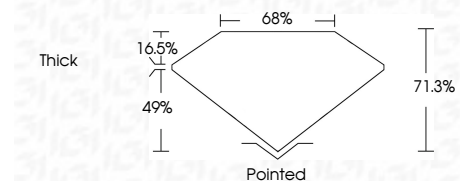

ELECTRONIC COPY

770656989
Report verification at igi.org

February 25, 2026
IGI Report Number **770656989**
Description **NATURAL DIAMOND**
Shape and Cutting Style **SQUARE EMERALD CUT**
Measurements **5.30 X 5.16 X 3.68 MM**

GRADING RESULTS

Carat Weight **1.01 CARAT**
Color Grade **I**
Clarity Grade **VVS 2**
Cut Grade **VERY GOOD**

ADDITIONAL GRADING INFORMATION

Polish **EXCELLENT**
Symmetry **EXCELLENT**
Fluorescence **VERY SLIGHT**
Inscription(s) **IGI 770656989**

IGI

February 25, 2026
IGI Report No 770656989
SQUARE EMERALD CUT
5.30 X 5.16 X 3.68 MM
1.01 CARAT
I
VVS 2
VERY GOOD
71.3%
68%
Thick
Pointed
EXCELLENT
EXCELLENT
VERY SLIGHT
IGI 770656989

DIAMOND REPORT

February 25, 2026
IGI Report Number **770656989**
Description **NATURAL DIAMOND**
Shape and Cutting Style **SQUARE EMERALD CUT**
Measurements **5.30 X 5.16 X 3.68 MM**