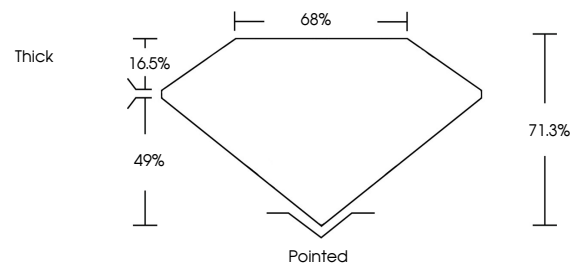

GRADING RESULTS

Carat Weight **1.01 CARAT**
Color Grade **I**
Clarity Grade **VVS 2**
Cut Grade **VERY GOOD**

ADDITIONAL GRADING INFORMATION

Polish **EXCELLENT**
Symmetry **EXCELLENT**
Fluorescence **VERY SLIGHT**
Inscription(s) **IGI 770656989**

IGI

February 25, 2026
IGI Report No 770656989
SQUARE EMERALD CUT
5.30 X 5.16 X 3.68 MM
1.01 CARAT
I
VVS 2
VERY GOOD
71.3%
68%
Thick
Pointed
EXCELLENT
EXCELLENT
VERY SLIGHT
IGI 770656989

DIAMOND REPORT

February 25, 2026
IGI Report Number **770656989**
Description **NATURAL DIAMOND**
Shape and Cutting Style **SQUARE EMERALD CUT**
Measurements **5.30 X 5.16 X 3.68 MM**

PROPORTIONS

Sample Image Used

CLARITY CHARACTERISTICS

KEY TO SYMBOLS

Red symbols indicate internal characteristics.
Green symbols indicate external characteristics.

COLOR

D - F	G - J	K - M	N - R	S - Z	FANCY
Colorless	Near Colorless	Slightly Tinted	Very Light Color	Light Color	