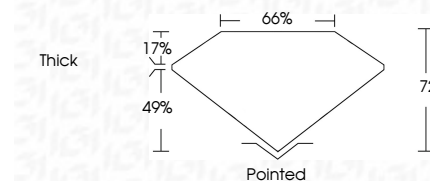

ELECTRONIC COPY

770656914
Report verification at igi.org

February 25, 2026
IGI Report Number **770656914**
Description **NATURAL DIAMOND**
Shape and Cutting Style **SQUARE EMERALD CUT**
Measurements **6.69 X 6.58 X 4.74 MM**

GRADING RESULTS

Carat Weight **2.02 CARATS**
Color Grade **J**
Clarity Grade **VS 2**
Cut Grade **VERY GOOD**

ADDITIONAL GRADING INFORMATION

Polish **EXCELLENT**
Symmetry **EXCELLENT**
Fluorescence **VERY SLIGHT**
Inscription(s) **IGI 770656914**

IGI

February 25, 2026
IGI Report No 770656914
SQUARE EMERALD CUT
6.69 X 6.58 X 4.74 MM
2.02 CARATS
J
VS 2
VERY GOOD
72%
66%
Thick
Pointed
EXCELLENT
EXCELLENT
VERY SLIGHT
IGI 770656914

DIAMOND REPORT

February 25, 2026
IGI Report Number **770656914**
Description **NATURAL DIAMOND**
Shape and Cutting Style **SQUARE EMERALD CUT**
Measurements **6.69 X 6.58 X 4.74 MM**