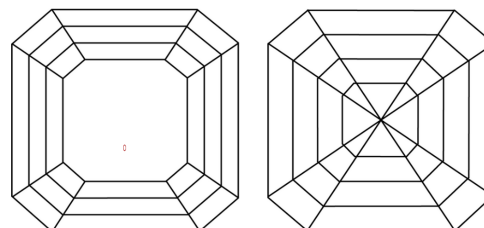

IGI

February 25, 2026
IGI Report No 770656914
SQUARE EMERALD CUT
6.69 X 6.58 X 4.74 MM
2.02 CARATS
J
VS 2
VERY GOOD
72%
66%
Thick
Pointed
EXCELLENT
EXCELLENT
VERY SLIGHT
IGI 770656914

DIAMOND REPORT

February 25, 2026
IGI Report Number **770656914**
Description **NATURAL DIAMOND**
Shape and Cutting Style **SQUARE EMERALD CUT**
Measurements **6.69 X 6.58 X 4.74 MM**

GRADING RESULTS

Carat Weight **2.02 CARATS**
Color Grade **J**
Clarity Grade **VS 2**
Cut Grade **VERY GOOD**

ADDITIONAL GRADING INFORMATION

Polish **EXCELLENT**
Symmetry **EXCELLENT**
Fluorescence **VERY SLIGHT**
Inscription(s) **IGI 770656914**

PROPORTIONS

Sample Image Used

CLARITY CHARACTERISTICS

KEY TO SYMBOLS

Red symbols indicate internal characteristics.
Green symbols indicate external characteristics.

COLOR

D - F	G - J	K - M	N - R	S - Z	FANCY
Colorless	Near Colorless	Slightly Tinted	Very Light Color	Light Color	