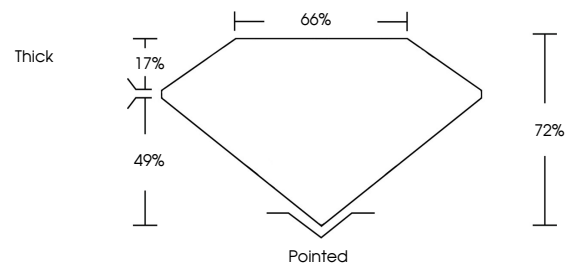

GRADING RESULTS

Carat Weight **2.02 CARATS**
Color Grade **J**
Clarity Grade **VS 2**
Cut Grade **VERY GOOD**

ADDITIONAL GRADING INFORMATION

Polish **EXCELLENT**
Symmetry **EXCELLENT**
Fluorescence **VERY SLIGHT**
Inscription(s) **IGI 770656914**

IGI

February 25, 2026
IGI Report No 770656914
SQUARE EMERALD CUT
6.69 X 6.58 X 4.74 MM
2.02 CARATS
J
VS 2
VERY GOOD
72%
66%
Thick
Pointed
EXCELLENT
EXCELLENT
VERY SLIGHT
IGI 770656914

DIAMOND REPORT

February 25, 2026
IGI Report Number **770656914**
Description **NATURAL DIAMOND**
Shape and Cutting Style **SQUARE EMERALD CUT**
Measurements **6.69 X 6.58 X 4.74 MM**

PROPORTIONS

Sample Image Used

CLARITY CHARACTERISTICS

KEY TO SYMBOLS

Red symbols indicate internal characteristics.
Green symbols indicate external characteristics.

COLOR

D - F	G - J	K - M	N - R	S - Z	FANCY
Colorless	Near Colorless	Slightly Tinted	Very Light Color	Light Color	