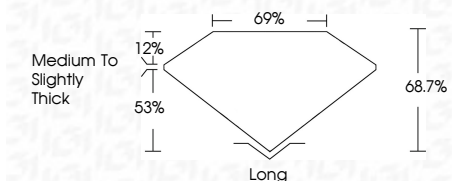

ELECTRONIC COPY

770656803
Report verification at igi.org

March 4, 2026
IGI Report Number **770656803**
Description **NATURAL DIAMOND**
Shape and Cutting Style **EMERALD CUT**
Measurements **7.53 X 5.40 X 3.71 MM**

GRADING RESULTS

Carat Weight **1.50 CARAT**
Color Grade **K**
Clarity Grade **VS 1**
Cut Grade **VERY GOOD**

ADDITIONAL GRADING INFORMATION

Polish **EXCELLENT**
Symmetry **EXCELLENT**
Fluorescence **VERY SLIGHT**
Inscription(s) **IGI 770656803**

IGI

March 4, 2026
IGI Report No 770656803
EMERALD CUT
7.53 X 5.40 X 3.71 MM
1.50 CARAT
K
Color Grade
VS 1
VERY GOOD
Depth 68.7%
Table 69%
Girdle
Medium To Slightly Thick
Long
EXCELLENT
EXCELLENT
VERY SLIGHT
IGI 770656803

DIAMOND REPORT

March 4, 2026
IGI Report Number **770656803**
Description **NATURAL DIAMOND**
Shape and Cutting Style **EMERALD CUT**
Measurements **7.53 X 5.40 X 3.71 MM**

GRADING RESULTS

Carat Weight **1.50 CARAT**
Color Grade **K**
Clarity Grade **VS 1**
Cut Grade **VERY GOOD**