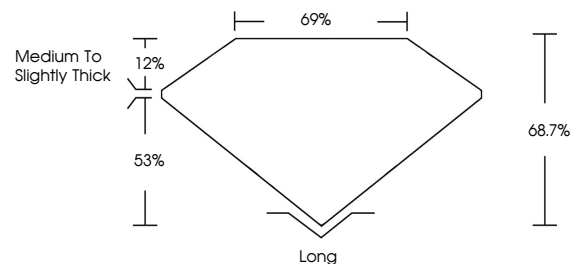

GRADING RESULTS

Carat Weight **1.50 CARAT**
Color Grade **K**
Clarity Grade **VS 1**
Cut Grade **VERY GOOD**

ADDITIONAL GRADING INFORMATION

Polish **EXCELLENT**
Symmetry **EXCELLENT**
Fluorescence **VERY SLIGHT**
Inscription(s) **IGI 770656803**

IGI

March 4, 2026
IGI Report No 770656803
EMERALD CUT
7.53 X 5.40 X 3.71 MM
1.50 CARAT
K
Color Grade
VS 1
VERY GOOD
Depth 68.7%
Table 69%
Girdle
Medium To Slightly Thick
Long
EXCELLENT
EXCELLENT
VERY SLIGHT
IGI 770656803

DIAMOND REPORT

March 4, 2026
IGI Report Number **770656803**
Description **NATURAL DIAMOND**
Shape and Cutting Style **EMERALD CUT**
Measurements **7.53 X 5.40 X 3.71 MM**

GRADING RESULTS

Carat Weight **1.50 CARAT**
Color Grade **K**
Clarity Grade **VS 1**
Cut Grade **VERY GOOD**

ADDITIONAL GRADING INFORMATION

Polish **EXCELLENT**
Symmetry **EXCELLENT**
Fluorescence **VERY SLIGHT**
Inscription(s) **IGI 770656803**

PROPORTIONS

Sample Image Used

CLARITY CHARACTERISTICS

KEY TO SYMBOLS