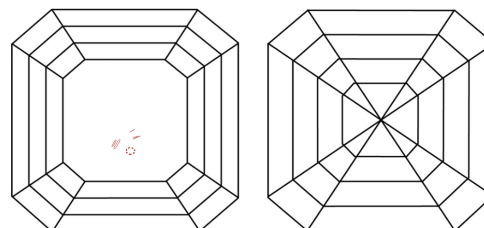

DIAMOND REPORT

February 20, 2026
IGI Report Number **770656758**
Description **NATURAL DIAMOND**
Shape and Cutting Style **SQUARE EMERALD CUT**
Measurements **5.42 X 5.38 X 3.62 MM**

GRADING RESULTS

Carat Weight **1.00 CARAT**
Color Grade **J**
Clarity Grade **VS 2**
Cut Grade **VERY GOOD**

ADDITIONAL GRADING INFORMATION

Polish **EXCELLENT**
Symmetry **EXCELLENT**
Fluorescence **VERY SLIGHT**
Inscription(s) **IGI 770656758**

PROPORTIONS

Sample Image Used

CLARITY CHARACTERISTICS

KEY TO SYMBOLS

Red symbols indicate internal characteristics.
Green symbols indicate external characteristics.

COLOR

D - F	G - J	K - M	N - R	S - Z	FANCY
Colorless	Near Colorless	Slightly Tinted	Very Light Color	Light Color	