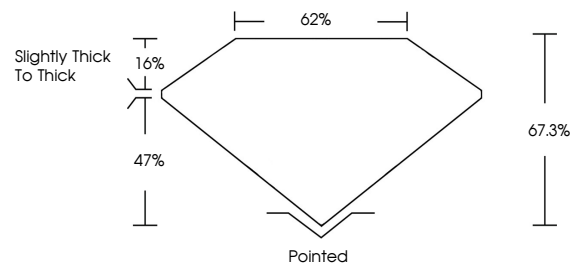

ELECTRONIC COPY

770656758
Report verification at igi.org

February 20, 2026
IGI Report Number **770656758**
Description **NATURAL DIAMOND**
Shape and Cutting Style **SQUARE EMERALD CUT**
Measurements **5.42 X 5.38 X 3.62 MM**

IGI

February 20, 2026
IGI Report No 770656758
SQUARE EMERALD CUT
5.42 X 5.38 X 3.62 MM
1.00 CARAT
J
VS 2
VERY GOOD
67.3%
62%
Slightly thick to thick
Pointed
EXCELLENT
EXCELLENT
VERY SLIGHT
IGI 770656758

DIAMOND REPORT

February 20, 2026
IGI Report Number **770656758**
Description **NATURAL DIAMOND**
Shape and Cutting Style **SQUARE EMERALD CUT**
Measurements **5.42 X 5.38 X 3.62 MM**

GRADING RESULTS

Carat Weight **1.00 CARAT**
Color Grade **J**
Clarity Grade **VS 2**
Cut Grade **VERY GOOD**

ADDITIONAL GRADING INFORMATION

Polish **EXCELLENT**
Symmetry **EXCELLENT**
Fluorescence **VERY SLIGHT**
Inscription(s) **IGI 770656758**

PROPORTIONS

Sample Image Used

CLARITY CHARACTERISTICS

KEY TO SYMBOLS