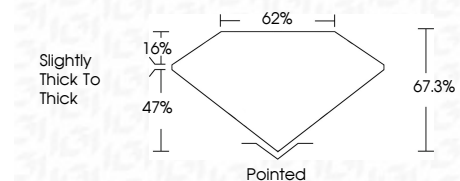

ELECTRONIC COPY

770656758
Report verification at igi.org

February 20, 2026
IGI Report Number **770656758**
Description **NATURAL DIAMOND**
Shape and Cutting Style **SQUARE EMERALD CUT**
Measurements **5.42 X 5.38 X 3.62 MM**

GRADING RESULTS

Carat Weight **1.00 CARAT**
Color Grade **J**
Clarity Grade **VS 2**
Cut Grade **VERY GOOD**

ADDITIONAL GRADING INFORMATION

Polish **EXCELLENT**
Symmetry **EXCELLENT**
Fluorescence **VERY SLIGHT**
Inscription(s) **IGI 770656758**

IGI

February 20, 2026
IGI Report No 770656758
SQUARE EMERALD CUT
5.42 X 5.38 X 3.62 MM
1.00 CARAT
J
VS 2
VERY GOOD
67.3%
62%
Slightly thick to thick
Pointed
EXCELLENT
EXCELLENT
VERY SLIGHT
IGI 770656758

DIAMOND REPORT

February 20, 2026
IGI Report Number **770656758**
Description **NATURAL DIAMOND**
Shape and Cutting Style **SQUARE EMERALD CUT**
Measurements **5.42 X 5.38 X 3.62 MM**

GRADING RESULTS

Carat Weight **1.00 CARAT**
Color Grade **J**
Clarity Grade **VS 2**
Cut Grade **VERY GOOD**