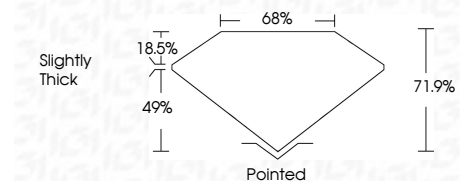

ELECTRONIC COPY

770656648
Report verification at igi.org

February 17, 2026
IGI Report Number **770656648**
Description **NATURAL DIAMOND**
Shape and Cutting Style **SQUARE EMERALD CUT**
Measurements **5.26 X 5.23 X 3.76 MM**

GRADING RESULTS

Carat Weight **1.00 CARAT**
Color Grade **I**
Clarity Grade **VS 1**
Cut Grade **VERY GOOD**

ADDITIONAL GRADING INFORMATION

Polish **EXCELLENT**
Symmetry **EXCELLENT**
Fluorescence **NONE**
Inscription(s) **IGI 770656648**

IGI

February 17, 2026
IGI Report No 770656648
SQUARE EMERALD CUT
1.00 CARAT
I
Color Grade
VS 1
VERY GOOD
5.26 X 5.23 X 3.76 MM
71.9%
68%
Slightly Thick
Pointed
EXCELLENT
EXCELLENT
NONE
IGI 770656648

DIAMOND REPORT

February 17, 2026
IGI Report Number **770656648**
Description **NATURAL DIAMOND**
Shape and Cutting Style **SQUARE EMERALD CUT**
Measurements **5.26 X 5.23 X 3.76 MM**

GRADING RESULTS

Carat Weight **1.00 CARAT**
Color Grade **I**
Clarity Grade **VS 1**
Cut Grade **VERY GOOD**