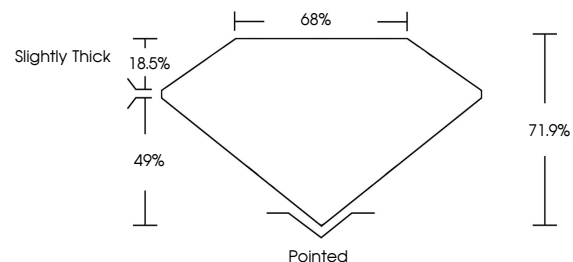

ELECTRONIC COPY

770656648
Report verification at igi.org

February 17, 2026
IGI Report Number **770656648**
Description **NATURAL DIAMOND**
Shape and Cutting Style **SQUARE EMERALD CUT**
Measurements **5.26 X 5.23 X 3.76 MM**

GRADING RESULTS

Carat Weight **1.00 CARAT**
Color Grade **I**
Clarity Grade **VS 1**
Cut Grade **VERY GOOD**

ADDITIONAL GRADING INFORMATION

Polish **EXCELLENT**
Symmetry **EXCELLENT**
Fluorescence **NONE**
Inscription(s) **IGI 770656648**

February 17, 2026
IGI Report Number **770656648**
Description **NATURAL DIAMOND**
Shape and Cutting Style **SQUARE EMERALD CUT**
Measurements **5.26 X 5.23 X 3.76 MM**

GRADING RESULTS

Carat Weight **1.00 CARAT**
Color Grade **I**
Clarity Grade **VS 1**
Cut Grade **VERY GOOD**

ADDITIONAL GRADING INFORMATION

Polish **EXCELLENT**
Symmetry **EXCELLENT**
Fluorescence **NONE**
Inscription(s) **IGI 770656648**

PROPORTIONS

Sample Image Used

CLARITY CHARACTERISTICS

KEY TO SYMBOLS

Red symbols indicate internal characteristics.
Green symbols indicate external characteristics.