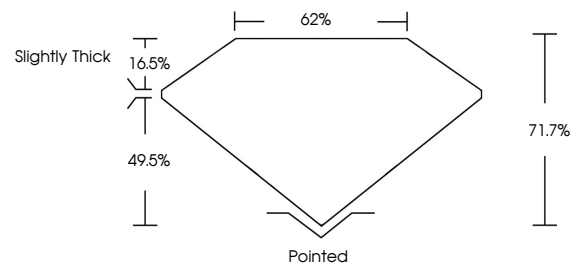

GRADING RESULTS

Carat Weight **1.52 CARAT**
Color Grade **G**
Clarity Grade **VS 2**
Cut Grade **VERY GOOD**

ADDITIONAL GRADING INFORMATION

Polish **EXCELLENT**
Symmetry **EXCELLENT**
Fluorescence **NONE**
Inscription(s) **IGI 770656635**

February 20, 2026
IGI Report No 770656635
SQUARE EMERALD CUT
6.07 X 5.97 X 4.28 MM
1.52 CARAT
G
VS 2
VERY GOOD
62%
Slightly Thick
Pointed
EXCELLENT
EXCELLENT
NONE
IGI 770656635

DIAMOND REPORT

February 20, 2026
IGI Report Number **770656635**
Description **NATURAL DIAMOND**
Shape and Cutting Style **SQUARE EMERALD CUT**
Measurements **6.07 X 5.97 X 4.28 MM**

PROPORTIONS

Sample Image Used

CLARITY CHARACTERISTICS

KEY TO SYMBOLS

Red symbols indicate internal characteristics.
Green symbols indicate external characteristics.

COLOR

D - F	G - J	K - M	N - R	S - Z	FANCY
Colorless	Near Colorless	Slightly Tinted	Very Light Color	Light Color	