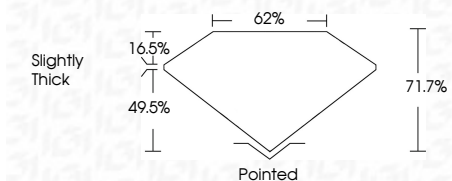

ELECTRONIC COPY

770656635
Report verification at igi.org

February 20, 2026
IGI Report Number **770656635**
Description **NATURAL DIAMOND**
Shape and Cutting Style **SQUARE EMERALD CUT**
Measurements **6.07 X 5.97 X 4.28 MM**

GRADING RESULTS

Carat Weight **1.52 CARAT**
Color Grade **G**
Clarity Grade **VS 2**
Cut Grade **VERY GOOD**

ADDITIONAL GRADING INFORMATION

Polish **EXCELLENT**
Symmetry **EXCELLENT**
Fluorescence **NONE**
Inscription(s) **IGI 770656635**

February 20, 2026
IGI Report No 770656635
SQUARE EMERALD CUT
6.07 X 5.97 X 4.28 MM
1.52 CARAT
G
VS 2
VERY GOOD
62%
Slightly Thick
Pointed
EXCELLENT
EXCELLENT
NONE
IGI 770656635

DIAMOND REPORT

February 20, 2026
IGI Report Number **770656635**
Description **NATURAL DIAMOND**
Shape and Cutting Style **SQUARE EMERALD CUT**
Measurements **6.07 X 5.97 X 4.28 MM**