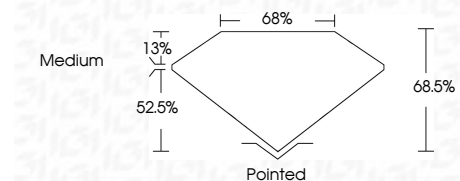

ELECTRONIC COPY

770656631
Report verification at igi.org

February 17, 2026
IGI Report Number **770656631**
Description **NATURAL DIAMOND**
Shape and Cutting Style **SQUARE EMERALD CUT**
Measurements **5.45 X 5.40 X 3.70 MM**

GRADING RESULTS

Carat Weight **1.00 CARAT**
Color Grade **I**
Clarity Grade **VVS 2**
Cut Grade **VERY GOOD**

ADDITIONAL GRADING INFORMATION

Polish **EXCELLENT**
Symmetry **EXCELLENT**
Fluorescence **NONE**
Inscription(s) **IGI 770656631**

IGI

February 17, 2026
IGI Report No 770656631
SQUARE EMERALD CUT
5.45 X 5.40 X 3.70 MM
1.00 CARAT
I
VVS 2
VERY GOOD
68.5%
68%
Medium
Pointed
EXCELLENT
EXCELLENT
NONE
IGI 770656631

DIAMOND REPORT

February 17, 2026
IGI Report Number **770656631**
Description **NATURAL DIAMOND**
Shape and Cutting Style **SQUARE EMERALD CUT**
Measurements **5.45 X 5.40 X 3.70 MM**