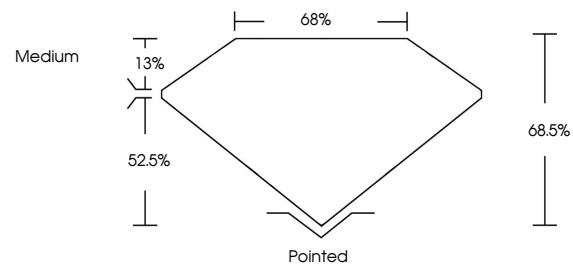

GRADING RESULTS

Carat Weight **1.00 CARAT**
Color Grade **I**
Clarity Grade **VVS 2**
Cut Grade **VERY GOOD**

ADDITIONAL GRADING INFORMATION

Polish **EXCELLENT**
Symmetry **EXCELLENT**
Fluorescence **NONE**
Inscription(s) **IGI 770656631**

IGI

February 17, 2026
IGI Report No 770656631
SQUARE EMERALD CUT
5.45 X 5.40 X 3.70 MM
1.00 CARAT
I
VVS 2
VERY GOOD
68.5%
68%
Medium
Pointed
EXCELLENT
EXCELLENT
NONE
IGI 770656631

DIAMOND REPORT

February 17, 2026
IGI Report Number **770656631**
Description **NATURAL DIAMOND**
Shape and Cutting Style **SQUARE EMERALD CUT**
Measurements **5.45 X 5.40 X 3.70 MM**

PROPORTIONS

Sample Image Used

CLARITY CHARACTERISTICS

KEY TO SYMBOLS

Red symbols indicate internal characteristics.
Green symbols indicate external characteristics.

COLOR

D - F	G - J	K - M	N - R	S - Z	FANCY
Colorless	Near Colorless	Slightly Tinted	Very Light Color	Light Color	