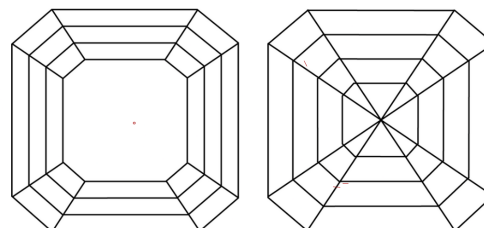

IGI

February 17, 2026
IGI Report No 770656631
SQUARE EMERALD CUT
5.45 X 5.40 X 3.70 MM
1.00 CARAT
I
VVS 2
VERY GOOD
68.5%
68%
Medium
Pointed
EXCELLENT
EXCELLENT
NONE
IGI 770656631

DIAMOND REPORT

February 17, 2026
IGI Report Number **770656631**
Description **NATURAL DIAMOND**
Shape and Cutting Style **SQUARE EMERALD CUT**
Measurements **5.45 X 5.40 X 3.70 MM**

PROPORTIONS

Sample Image Used

CLARITY CHARACTERISTICS

KEY TO SYMBOLS

Red symbols indicate internal characteristics.
Green symbols indicate external characteristics.

COLOR

D - F	G - J	K - M	N - R	S - Z	FANCY
Colorless	Near Colorless	Slightly Tinted	Very Light Color	Light Color	