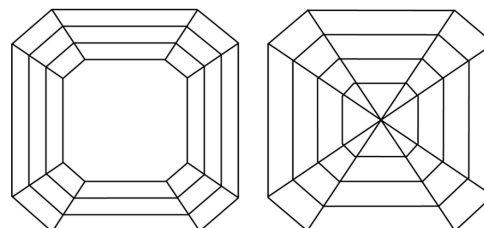

CLARITY CHARACTERISTICS

KEY TO SYMBOLS

Red symbols indicate internal characteristics.
Green symbols indicate external characteristics.

COLOR

D - F	G - J	K - M	N - R	S - Z	FANCY
Colorless	Near Colorless	Slightly Tinted	Very Light Color	Light Color	

CLARITY

FL	IF	VVS¹⁻²	VS¹⁻²	SI¹⁻²	I¹⁻³
Flawless	Internally Flawless	Very Very Slightly Included	Very Slightly Included	Slightly Included	Included