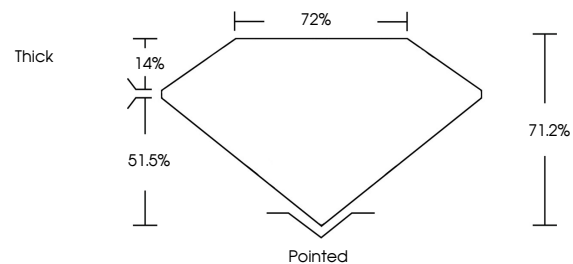

PROPORTIONS