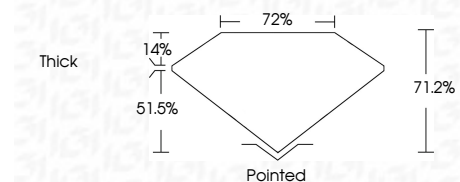

ELECTRONIC COPY

770656581
Report verification at igi.org

February 11, 2026
IGI Report Number **770656581**
Description **NATURAL DIAMOND**
Shape and Cutting Style **SQUARE EMERALD CUT**
Measurements **5.39 X 5.27 X 3.75 MM**

GRADING RESULTS
Carat Weight **1.00 CARAT**
Color Grade **I**
Clarity Grade **INTERNALLY FLAWLESS**
Cut Grade **VERY GOOD**

ADDITIONAL GRADING INFORMATION
Polish **EXCELLENT**
Symmetry **EXCELLENT**
Fluorescence **NONE**
Inscription(s) **IGI 770656581**

February 11, 2026
IGI Report No 770656581
SQUARE EMERALD CUT
1.00 CARAT
I
Color Grade
Clarity Grade
VERY GOOD
Depth
71.2%
Table
72%
Girdle
Thick
Pointed
EXCELLENT
EXCELLENT
NONE
IGI 770656581

DIAMOND REPORT

February 11, 2026
IGI Report Number **770656581**
Description **NATURAL DIAMOND**
Shape and Cutting Style **SQUARE EMERALD CUT**
Measurements **5.39 X 5.27 X 3.75 MM**

GRADING RESULTS
Carat Weight **1.00 CARAT**
Color Grade **I**
Clarity Grade **INTERNALLY FLAWLESS**
Cut Grade **VERY GOOD**