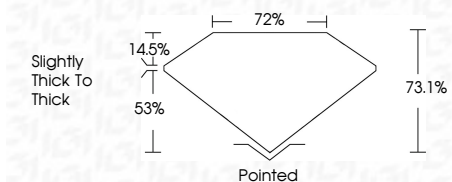

ELECTRONIC COPY

770656574
Report verification at igi.org

February 11, 2026
IGI Report Number **770656574**
Description **NATURAL DIAMOND**
Shape and Cutting Style **SQUARE EMERALD CUT**
Measurements **5.34 X 5.16 X 3.77 MM**

GRADING RESULTS

Carat Weight **1.01 CARAT**
Color Grade **H**
Clarity Grade **VS 1**
Cut Grade **VERY GOOD**

ADDITIONAL GRADING INFORMATION

Polish **EXCELLENT**
Symmetry **EXCELLENT**
Fluorescence **NONE**
Inscription(s) **IGI 770656574**

IGI

February 11, 2026
IGI Report No 770656574
SQUARE EMERALD CUT
5.34 X 5.16 X 3.77 MM
1.01 CARAT
H
VS 1
VERY GOOD
73.1%
72%
Slightly thick to thick
Pointed
EXCELLENT
EXCELLENT
NONE
IGI 770656574

DIAMOND REPORT

February 11, 2026
IGI Report Number **770656574**
Description **NATURAL DIAMOND**
Shape and Cutting Style **SQUARE EMERALD CUT**
Measurements **5.34 X 5.16 X 3.77 MM**

GRADING RESULTS

Carat Weight **1.01 CARAT**
Color Grade **H**
Clarity Grade **VS 1**
Cut Grade **VERY GOOD**