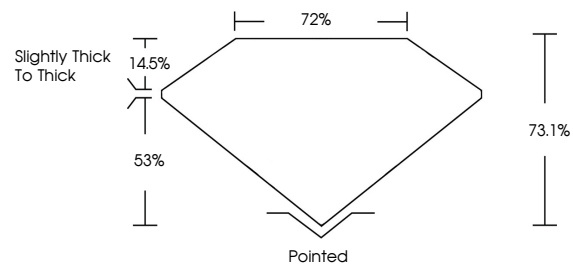

ELECTRONIC COPY

770656574
Report verification at igi.org

February 11, 2026
IGI Report Number **770656574**
Description **NATURAL DIAMOND**
Shape and Cutting Style **SQUARE EMERALD CUT**
Measurements **5.34 X 5.16 X 3.77 MM**

IGI

February 11, 2026
IGI Report No 770656574
SQUARE EMERALD CUT
5.34 X 5.16 X 3.77 MM
1.01 CARAT
H
VS 1
VERY GOOD
73.1%
72%
Slightly thick to thick
Pointed
EXCELLENT
EXCELLENT
NONE
IGI 770656574

DIAMOND REPORT

February 11, 2026
IGI Report Number **770656574**
Description **NATURAL DIAMOND**
Shape and Cutting Style **SQUARE EMERALD CUT**
Measurements **5.34 X 5.16 X 3.77 MM**

GRADING RESULTS

Carat Weight **1.01 CARAT**
Color Grade **H**
Clarity Grade **VS 1**
Cut Grade **VERY GOOD**

ADDITIONAL GRADING INFORMATION

Polish **EXCELLENT**
Symmetry **EXCELLENT**
Fluorescence **NONE**
Inscription(s) **IGI 770656574**

PROPORTIONS

Sample Image Used

CLARITY CHARACTERISTICS

KEY TO SYMBOLS

Red symbols indicate internal characteristics.
Green symbols indicate external characteristics.