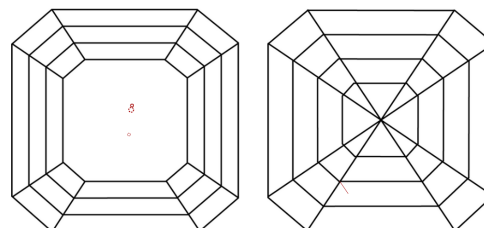

CLARITY CHARACTERISTICS

KEY TO SYMBOLS

Red symbols indicate internal characteristics.
Green symbols indicate external characteristics.

COLOR

D - F	G - J	K - M	N - R	S - Z	FANCY
Colorless	Near Colorless	Slightly Tinted	Very Light Color	Light Color	

CLARITY

FL	IF	VVS¹⁻²	VS¹⁻²	SI¹⁻²	I¹⁻³
Flawless	Internally Flawless	Very Very Slightly Included	Very Slightly Included	Slightly Included	Included