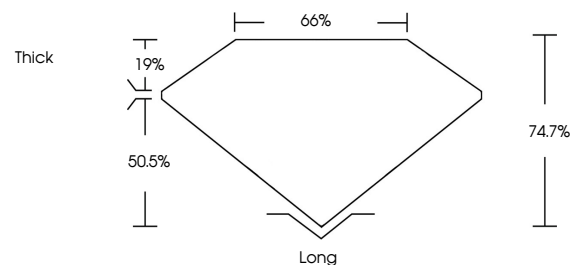

PROPORTIONS