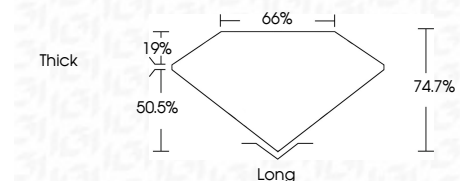

ELECTRONIC COPY

770656533
Report verification at igi.org

February 11, 2026
IGI Report Number **770656533**
Description **NATURAL DIAMOND**
Shape and Cutting Style **EMERALD CUT**
Measurements **6.33 X 4.58 X 3.42 MM**

GRADING RESULTS
Carat Weight **1.00 CARAT**
Color Grade **I**
Clarity Grade **SI 1**
Cut Grade **VERY GOOD**

ADDITIONAL GRADING INFORMATION
Polish **EXCELLENT**
Symmetry **EXCELLENT**
Fluorescence **NONE**
Inscription(s) **IGI 770656533**

February 11, 2026
IGI Report No 770656533
EMERALD CUT
6.33 X 4.58 X 3.42 MM
1.00 CARAT
I
SI 1
VERY GOOD
74.7%
66%
Thick
Long
EXCELLENT
EXCELLENT
NONE
IGI 770656533

DIAMOND REPORT

February 11, 2026
IGI Report Number **770656533**
Description **NATURAL DIAMOND**
Shape and Cutting Style **EMERALD CUT**
Measurements **6.33 X 4.58 X 3.42 MM**