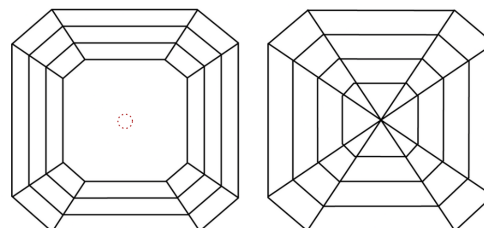

IGI

February 12, 2026
IGI Report No 770656526
SQUARE EMERALD CUT
5.14 X 5.06 X 4.00 MM
1.00 CARAT
I
SI 1
VERY GOOD
79.1%
68%
Thick
Pointed
EXCELLENT
EXCELLENT
VERY SLIGHT
IGI 770656526

DIAMOND REPORT

February 12, 2026
IGI Report Number **770656526**
Description **NATURAL DIAMOND**
Shape and Cutting Style **SQUARE EMERALD CUT**
Measurements **5.14 X 5.06 X 4.00 MM**

GRADING RESULTS

Carat Weight **1.00 CARAT**
Color Grade **I**
Clarity Grade **SI 1**
Cut Grade **VERY GOOD**

ADDITIONAL GRADING INFORMATION

Polish **EXCELLENT**
Symmetry **EXCELLENT**
Fluorescence **VERY SLIGHT**
Inscription(s) **IGI 770656526**

PROPORTIONS

Sample Image Used

CLARITY CHARACTERISTICS

KEY TO SYMBOLS

Red symbols indicate internal characteristics.
Green symbols indicate external characteristics.

COLOR

D - F	G - J	K - M	N - R	S - Z	FANCY
Colorless	Near Colorless	Slightly Tinted	Very Light Color	Light Color	