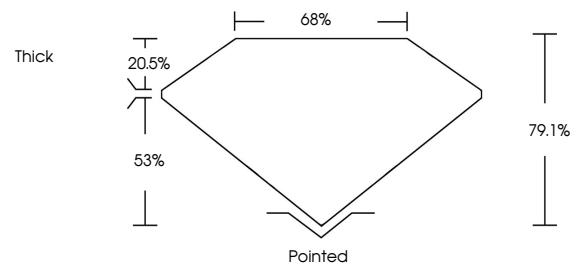

GRADING RESULTS

Carat Weight **1.00 CARAT**
Color Grade **I**
Clarity Grade **SI 1**
Cut Grade **VERY GOOD**

ADDITIONAL GRADING INFORMATION

Polish **EXCELLENT**
Symmetry **EXCELLENT**
Fluorescence **VERY SLIGHT**
Inscription(s) **IGI 770656526**

IGI

February 12, 2026
IGI Report No 770656526
SQUARE EMERALD CUT
5.14 X 5.06 X 4.00 MM
1.00 CARAT
I
SI 1
VERY GOOD
79.1%
68%
Thick
Pointed
EXCELLENT
EXCELLENT
VERY SLIGHT
IGI 770656526

DIAMOND REPORT

February 12, 2026
IGI Report Number **770656526**
Description **NATURAL DIAMOND**
Shape and Cutting Style **SQUARE EMERALD CUT**
Measurements **5.14 X 5.06 X 4.00 MM**

PROPORTIONS

Sample Image Used

CLARITY CHARACTERISTICS

KEY TO SYMBOLS

Red symbols indicate internal characteristics.
Green symbols indicate external characteristics.

COLOR

D - F	G - J	K - M	N - R	S - Z	FANCY
Colorless	Near Colorless	Slightly Tinted	Very Light Color	Light Color	