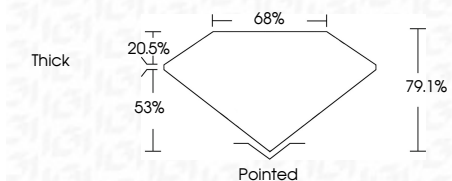

ELECTRONIC COPY

770656526
Report verification at igi.org

February 12, 2026
IGI Report Number **770656526**
Description **NATURAL DIAMOND**
Shape and Cutting Style **SQUARE EMERALD CUT**
Measurements **5.14 X 5.06 X 4.00 MM**

GRADING RESULTS

Carat Weight **1.00 CARAT**
Color Grade **I**
Clarity Grade **SI 1**
Cut Grade **VERY GOOD**

ADDITIONAL GRADING INFORMATION

Polish **EXCELLENT**
Symmetry **EXCELLENT**
Fluorescence **VERY SLIGHT**
Inscription(s) **IGI 770656526**

IGI

February 12, 2026
IGI Report No 770656526
SQUARE EMERALD CUT
5.14 X 5.06 X 4.00 MM
1.00 CARAT
I
SI 1
VERY GOOD
79.1%
68%
Thick
Pointed
EXCELLENT
EXCELLENT
VERY SLIGHT
IGI 770656526

DIAMOND REPORT

February 12, 2026
IGI Report Number **770656526**
Description **NATURAL DIAMOND**
Shape and Cutting Style **SQUARE EMERALD CUT**
Measurements **5.14 X 5.06 X 4.00 MM**