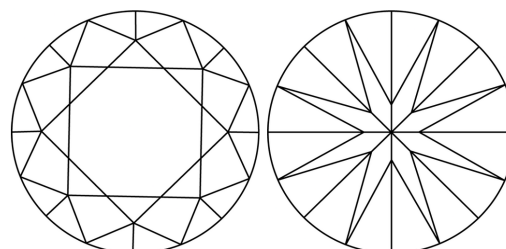

DIAMOND REPORT

February 10, 2026
IGI Report Number **770656419**
Description **NATURAL DIAMOND**
Shape and Cutting Style **ROUND BRILLIANT**
Measurements **7.31 - 7.34 X 4.56 MM**

GRADING RESULTS

Carat Weight **1.52 CARAT**
Color Grade **M**
Clarity Grade **INTERNALLY FLAWLESS**
Cut Grade **EXCELLENT**

ADDITIONAL GRADING INFORMATION

Polish **EXCELLENT**
Symmetry **EXCELLENT**
Fluorescence **NONE**
Inscription(s) **IGI 770656419**
Comments: IDEAL CUT ROUND BRILLIANT

PROPORTIONS

Sample Image Used

CLARITY CHARACTERISTICS

KEY TO SYMBOLS

Red symbols indicate internal characteristics.
Green symbols indicate external characteristics.

COLOR

| D - F | G - J | K - M | N - R | S - Z | FANCY |
|-----------|----------------|-----------------|------------------|-------------|-------|
| Colorless | Near Colorless | Slightly Tinted | Very Light Color | Light Color | |