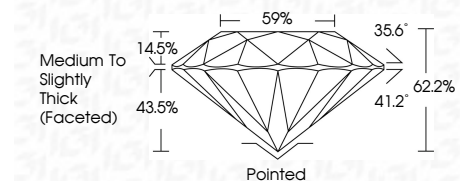

ELECTRONIC COPY

770656419
Report verification at igi.org

February 10, 2026
IGI Report Number **770656419**
Description **NATURAL DIAMOND**
Shape and Cutting Style **ROUND BRILLIANT**
Measurements **7.31 - 7.34 X 4.56 MM**

GRADING RESULTS

Carat Weight **1.52 CARAT**
Color Grade **M**
Clarity Grade **INTERNALLY FLAWLESS**
Cut Grade **EXCELLENT**

ADDITIONAL GRADING INFORMATION

Polish **EXCELLENT**
Symmetry **EXCELLENT**
Fluorescence **NONE**
Inscription(s) **IGI 770656419**
Comments: IDEAL CUT ROUND BRILLIANT

February 10, 2026
IGI Report No 770656419
ROUND BRILLIANT
1.52 CARAT
M
Color Grade **EXCELLENT**
Clarity Grade **EXCELLENT**
Depth **62.2%**
Table **59%**
Girdle **Medium To Slightly Thick (Faceted)**
Culet **Pointed**
Polish **EXCELLENT**
Symmetry **EXCELLENT**
Fluorescence **NONE**
Inscription(s) **IGI 770656419**
Comments: **IDEAL CUT ROUND BRILLIANT**

DIAMOND REPORT

February 10, 2026
IGI Report Number **770656419**
Description **NATURAL DIAMOND**
Shape and Cutting Style **ROUND BRILLIANT**
Measurements **7.31 - 7.34 X 4.56 MM**

GRADING RESULTS

Carat Weight **1.52 CARAT**
Color Grade **M**
Clarity Grade **INTERNALLY FLAWLESS**
Cut Grade **EXCELLENT**