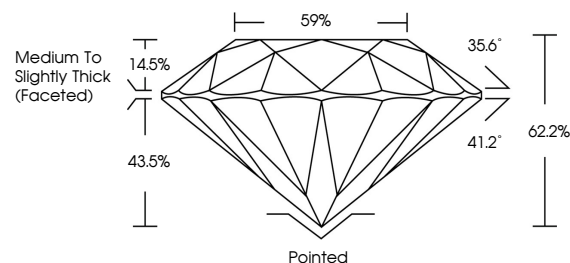

ELECTRONIC COPY

770656419
Report verification at igi.org

February 10, 2026
IGI Report Number **770656419**
Description **NATURAL DIAMOND**
Shape and Cutting Style **ROUND BRILLIANT**
Measurements **7.31 - 7.34 X 4.56 MM**

GRADING RESULTS

Carat Weight **1.52 CARAT**
Color Grade **M**
Clarity Grade **INTERNALLY FLAWLESS**
Cut Grade **EXCELLENT**

ADDITIONAL GRADING INFORMATION

Polish **EXCELLENT**
Symmetry **EXCELLENT**
Fluorescence **NONE**
Inscription(s) **IGI 770656419**
Comments: IDEAL CUT ROUND BRILLIANT

DIAMOND REPORT

February 10, 2026
IGI Report Number **770656419**
Description **NATURAL DIAMOND**
Shape and Cutting Style **ROUND BRILLIANT**
Measurements **7.31 - 7.34 X 4.56 MM**

GRADING RESULTS

Carat Weight **1.52 CARAT**
Color Grade **M**
Clarity Grade **INTERNALLY FLAWLESS**
Cut Grade **EXCELLENT**

ADDITIONAL GRADING INFORMATION

Polish **EXCELLENT**
Symmetry **EXCELLENT**
Fluorescence **NONE**
Inscription(s) **IGI 770656419**
Comments: IDEAL CUT ROUND BRILLIANT

PROPORTIONS

Sample Image Used

CLARITY CHARACTERISTICS