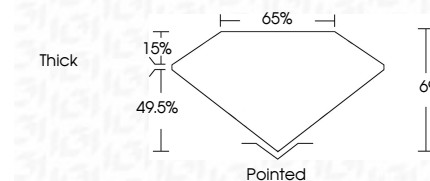

ELECTRONIC COPY

770656334
Report verification at igi.org

February 10, 2026
IGI Report Number **770656334**
Description **NATURAL DIAMOND**
Shape and Cutting Style **SQUARE EMERALD CUT**
Measurements **5.38 X 5.33 X 3.68 MM**

GRADING RESULTS

Carat Weight **1.01 CARAT**
Color Grade **I**
Clarity Grade **VVS 1**
Cut Grade **VERY GOOD**

ADDITIONAL GRADING INFORMATION

Polish **EXCELLENT**
Symmetry **EXCELLENT**
Fluorescence **NONE**
Inscription(s) **IGI 770656334**

IGI

February 10, 2026
IGI Report No 770656334
SQUARE EMERALD CUT
5.38 X 5.33 X 3.68 MM
1.01 CARAT
I
Color Grade
VVS 1
Clarity Grade
VERY GOOD
Depth 69%
Table 65%
Girdle
Thick
Pointed
EXCELLENT
EXCELLENT
NONE
IGI 770656334

DIAMOND REPORT

February 10, 2026
IGI Report Number **770656334**
Description **NATURAL DIAMOND**
Shape and Cutting Style **SQUARE EMERALD CUT**
Measurements **5.38 X 5.33 X 3.68 MM**

GRADING RESULTS

Carat Weight **1.01 CARAT**
Color Grade **I**
Clarity Grade **VVS 1**
Cut Grade **VERY GOOD**