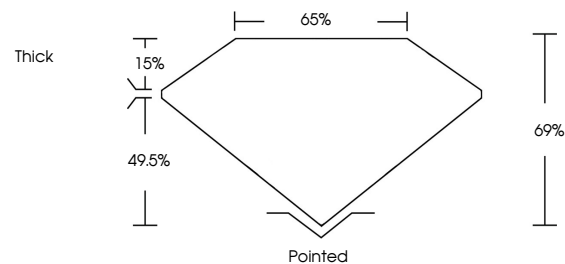

GRADING RESULTS

Carat Weight **1.01 CARAT**
Color Grade **I**
Clarity Grade **VVS 1**
Cut Grade **VERY GOOD**

ADDITIONAL GRADING INFORMATION

Polish **EXCELLENT**
Symmetry **EXCELLENT**
Fluorescence **NONE**
Inscription(s) **IGI 770656334**

IGI

February 10, 2026
IGI Report No 770656334
SQUARE EMERALD CUT
5.38 X 5.33 X 3.68 MM
1.01 CARAT
I
Color Grade
VVS 1
Clarity Grade
VERY GOOD
Depth 69%
Table 65%
Girdle
Thick
Pointed
EXCELLENT
EXCELLENT
NONE
IGI 770656334

DIAMOND REPORT

February 10, 2026
IGI Report Number **770656334**
Description **NATURAL DIAMOND**
Shape and Cutting Style **SQUARE EMERALD CUT**
Measurements **5.38 X 5.33 X 3.68 MM**

GRADING RESULTS

Carat Weight **1.01 CARAT**
Color Grade **I**
Clarity Grade **VVS 1**
Cut Grade **VERY GOOD**

ADDITIONAL GRADING INFORMATION

Polish **EXCELLENT**
Symmetry **EXCELLENT**
Fluorescence **NONE**
Inscription(s) **IGI 770656334**

PROPORTIONS

Sample Image Used

CLARITY CHARACTERISTICS

KEY TO SYMBOLS

Red symbols indicate internal characteristics.
Green symbols indicate external characteristics.