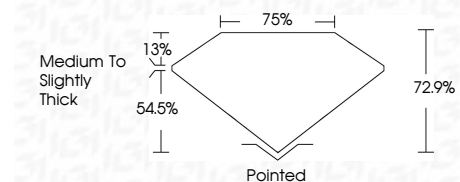

ELECTRONIC COPY

770656325
Report verification at igi.org

February 9, 2026
IGI Report Number **770656325**
Description **NATURAL DIAMOND**
Shape and Cutting Style **SQUARE EMERALD CUT**
Measurements **5.34 X 5.17 X 3.77 MM**

GRADING RESULTS
Carat Weight **1.00 CARAT**
Color Grade **H**
Clarity Grade **VS 2**
Cut Grade **VERY GOOD**

ADDITIONAL GRADING INFORMATION
Polish **EXCELLENT**
Symmetry **EXCELLENT**
Fluorescence **NONE**
Inscription(s) **IGI 770656325**

February 9, 2026
IGI Report No 770656325
SQUARE EMERALD CUT
5.34 X 5.17 X 3.77 MM
1.00 CARAT
H
VS 2
VERY GOOD
72.9%
76%
Medium to Slightly Thick
Pointed
EXCELLENT
EXCELLENT
NONE
IGI 770656325

DIAMOND REPORT

February 9, 2026
IGI Report Number **770656325**
Description **NATURAL DIAMOND**
Shape and Cutting Style **SQUARE EMERALD CUT**
Measurements **5.34 X 5.17 X 3.77 MM**

GRADING RESULTS
Carat Weight **1.00 CARAT**
Color Grade **H**
Clarity Grade **VS 2**
Cut Grade **VERY GOOD**