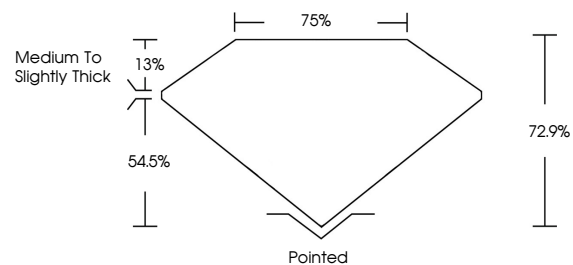

PROPORTIONS