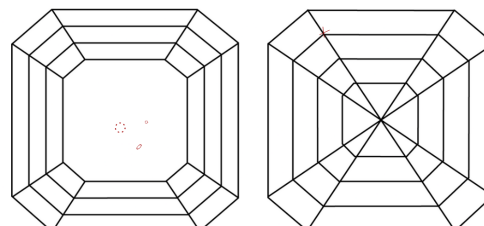

CLARITY CHARACTERISTICS

KEY TO SYMBOLS

Red symbols indicate internal characteristics.
Green symbols indicate external characteristics.

COLOR

D - F	G - J	K - M	N - R	S - Z	FANCY
Colorless	Near Colorless	Slightly Tinted	Very Light Color	Light Color	

CLARITY

FL	IF	VVS¹⁻²	VS¹⁻²	SI¹⁻²	I¹⁻³
Flawless	Internally Flawless	Very Very Slightly Included	Very Slightly Included	Slightly Included	Included