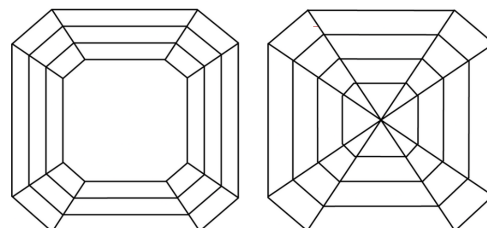

**DIAMOND REPORT**

February 10, 2026  
IGI Report Number **770656320**  
Description **NATURAL DIAMOND**  
Shape and Cutting Style **SQUARE EMERALD CUT**  
Measurements **5.93 X 5.92 X 4.41 MM**

**GRADING RESULTS**

Carat Weight **1.50 CARAT**  
Color Grade **J**  
Clarity Grade **VVS 2**  
Cut Grade **VERY GOOD**

**ADDITIONAL GRADING INFORMATION**

Polish **EXCELLENT**  
Symmetry **EXCELLENT**  
Fluorescence **VERY SLIGHT**  
Inscription(s) **IGI 770656320**

**PROPORTIONS**

Sample Image Used

**CLARITY CHARACTERISTICS**

**KEY TO SYMBOLS**

Red symbols indicate internal characteristics.  
Green symbols indicate external characteristics.

**COLOR**

D - F	G - J	K - M	N - R	S - Z	FANCY
Colorless	Near Colorless	Slightly Tinted	Very Light Color	Light Color	