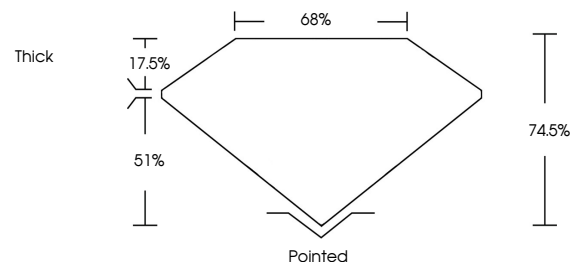

**GRADING RESULTS**

Carat Weight **1.50 CARAT**  
Color Grade **J**  
Clarity Grade **VVS 2**  
Cut Grade **VERY GOOD**

**ADDITIONAL GRADING INFORMATION**

Polish **EXCELLENT**  
Symmetry **EXCELLENT**  
Fluorescence **VERY SLIGHT**  
Inscription(s) **IGI 770656320**

**DIAMOND REPORT**

February 10, 2026  
IGI Report Number **770656320**  
Description **NATURAL DIAMOND**  
Shape and Cutting Style **SQUARE EMERALD CUT**  
Measurements **5.93 X 5.92 X 4.41 MM**

**GRADING RESULTS**

Carat Weight **1.50 CARAT**  
Color Grade **J**  
Clarity Grade **VVS 2**  
Cut Grade **VERY GOOD**

**ADDITIONAL GRADING INFORMATION**

Polish **EXCELLENT**  
Symmetry **EXCELLENT**  
Fluorescence **VERY SLIGHT**  
Inscription(s) **IGI 770656320**

**PROPORTIONS**

Sample Image Used

**CLARITY CHARACTERISTICS**

**KEY TO SYMBOLS**

Red symbols indicate internal characteristics.  
Green symbols indicate external characteristics.

**COLOR**

D - F	G - J	K - M	N - R	S - Z	FANCY
Colorless	Near Colorless	Slightly Tinted	Very Light Color	Light Color	