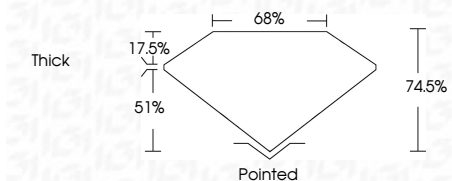

**ELECTRONIC COPY**

770656320  
Report verification at [igi.org](http://igi.org)

February 10, 2026  
IGI Report Number **770656320**  
Description **NATURAL DIAMOND**  
Shape and Cutting Style **SQUARE EMERALD CUT**  
Measurements **5.93 X 5.92 X 4.41 MM**

**GRADING RESULTS**

Carat Weight **1.50 CARAT**  
Color Grade **J**  
Clarity Grade **VVS 2**  
Cut Grade **VERY GOOD**

**ADDITIONAL GRADING INFORMATION**

Polish **EXCELLENT**  
Symmetry **EXCELLENT**  
Fluorescence **VERY SLIGHT**  
Inscription(s) **IGI 770656320**

**DIAMOND REPORT**

February 10, 2026  
IGI Report Number **770656320**  
Description **NATURAL DIAMOND**  
Shape and Cutting Style **SQUARE EMERALD CUT**  
Measurements **5.93 X 5.92 X 4.41 MM**

**GRADING RESULTS**

Carat Weight **1.50 CARAT**  
Color Grade **J**  
Clarity Grade **VVS 2**  
Cut Grade **VERY GOOD**

**ADDITIONAL GRADING INFORMATION**

Polish **EXCELLENT**  
Symmetry **EXCELLENT**  
Fluorescence **VERY SLIGHT**  
Inscription(s) **IGI 770656320**