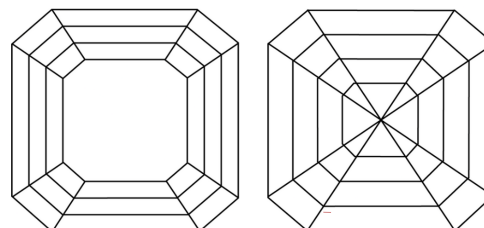

IGI

February 11, 2026
IGI Report No 770656302
SQUARE EMERALD CUT
5.19 X 5.17 X 3.92 MM
1.01 CARAT
J
VERY GOOD
76.8%
67%
Very Thick
Pointed
EXCELLENT
EXCELLENT
NONE
IGI 770656302

DIAMOND REPORT

February 11, 2026
IGI Report Number **770656302**
Description **NATURAL DIAMOND**
Shape and Cutting Style **SQUARE EMERALD CUT**
Measurements **5.19 X 5.17 X 3.92 MM**

GRADING RESULTS

Carat Weight **1.01 CARAT**
Color Grade **J**
Clarity Grade **VVS 1**
Cut Grade **VERY GOOD**

ADDITIONAL GRADING INFORMATION

Polish **EXCELLENT**
Symmetry **EXCELLENT**
Fluorescence **NONE**
Inscription(s) **IGI 770656302**

PROPORTIONS

Sample Image Used

CLARITY CHARACTERISTICS

KEY TO SYMBOLS

Red symbols indicate internal characteristics.
Green symbols indicate external characteristics.

COLOR

D - F	G - J	K - M	N - R	S - Z	FANCY
Colorless	Near Colorless	Slightly Tinted	Very Light Color	Light Color	