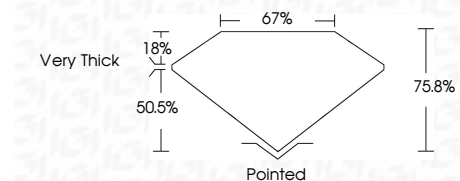

ELECTRONIC COPY

770656302
Report verification at igi.org

February 11, 2026
IGI Report Number **770656302**
Description **NATURAL DIAMOND**
Shape and Cutting Style **SQUARE EMERALD CUT**
Measurements **5.19 X 5.17 X 3.92 MM**

GRADING RESULTS

Carat Weight **1.01 CARAT**
Color Grade **J**
Clarity Grade **VVS 1**
Cut Grade **VERY GOOD**

ADDITIONAL GRADING INFORMATION

Polish **EXCELLENT**
Symmetry **EXCELLENT**
Fluorescence **NONE**
Inscription(s) **IGI 770656302**

IGI

February 11, 2026
IGI Report No 770656302
SQUARE EMERALD CUT
5.19 X 5.17 X 3.92 MM
1.01 CARAT
J
VERY GOOD
76.8%
67%
Very Thick
Pointed
EXCELLENT
EXCELLENT
NONE
IGI 770656302

DIAMOND REPORT

February 11, 2026
IGI Report Number **770656302**
Description **NATURAL DIAMOND**
Shape and Cutting Style **SQUARE EMERALD CUT**
Measurements **5.19 X 5.17 X 3.92 MM**