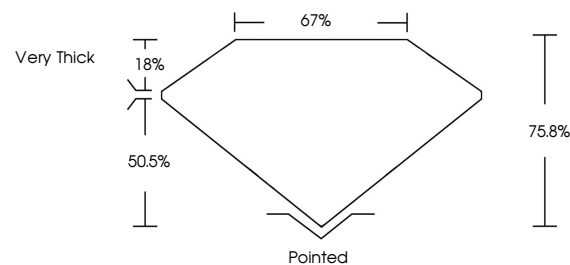

GRADING RESULTS

Carat Weight **1.01 CARAT**
Color Grade **J**
Clarity Grade **VVS 1**
Cut Grade **VERY GOOD**

ADDITIONAL GRADING INFORMATION

Polish **EXCELLENT**
Symmetry **EXCELLENT**
Fluorescence **NONE**
Inscription(s) **IGI 770656302**

IGI

February 11, 2026
IGI Report No 770656302
SQUARE EMERALD CUT
5.19 X 5.17 X 3.92 MM
1.01 CARAT
J
VERY GOOD
76.8%
67%
Very Thick
Pointed
EXCELLENT
EXCELLENT
NONE
IGI 770656302

DIAMOND REPORT

February 11, 2026
IGI Report Number **770656302**
Description **NATURAL DIAMOND**
Shape and Cutting Style **SQUARE EMERALD CUT**
Measurements **5.19 X 5.17 X 3.92 MM**

PROPORTIONS

Sample Image Used

CLARITY CHARACTERISTICS

KEY TO SYMBOLS

Red symbols indicate internal characteristics.
Green symbols indicate external characteristics.

COLOR

D - F	G - J	K - M	N - R	S - Z	FANCY
Colorless	Near Colorless	Slightly Tinted	Very Light Color	Light Color	