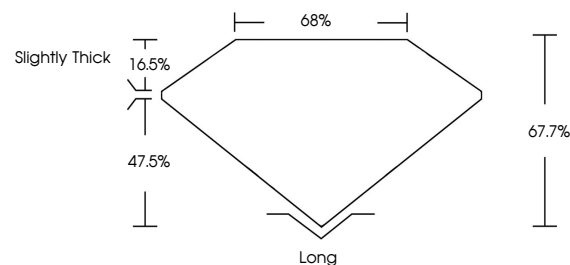

PROPORTIONS