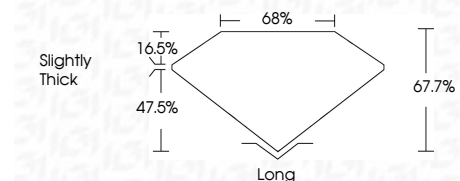

ELECTRONIC COPY

769651898
Report verification at igi.org

February 17, 2026

IGI Report Number **769651898**

Description **NATURAL DIAMOND**

Shape and Cutting Style **EMERALD CUT**

Measurements **6.49 X 4.73 X 3.20 MM**

GRADING RESULTS

Carat Weight **1.00 CARAT**

Color Grade **I**

Clarity Grade **VVS 1**

Cut Grade **VERY GOOD**

ADDITIONAL GRADING INFORMATION

Polish **EXCELLENT**

Symmetry **EXCELLENT**

Fluorescence **NONE**

Inscription(s) **IGI 769651898**

IGI

February 17, 2026	1.00 CARAT	I	VVS 1	67.7%	68%	Slightly Thick	Long
IGI Report No 769651898	EMERALD CUT	6.49 X 4.73 X 3.20 MM	VERY GOOD	NONE	EXCELLENT	EXCELLENT	NONE
Carat Weight	Color Grade	Clarity Grade	Cut Grade	Depth	Table	Girdle	Culet
Polish	Symmetry	Fluorescence	Inscription(s)				

DIAMOND REPORT

February 17, 2026

IGI Report Number **769651898**

Description **NATURAL DIAMOND**

Shape and Cutting Style **EMERALD CUT**

Measurements **6.49 X 4.73 X 3.20 MM**

GRADING RESULTS

Carat Weight **1.00 CARAT**

Color Grade **I**

Clarity Grade **VVS 1**

Cut Grade **VERY GOOD**

ADDITIONAL GRADING INFORMATION

Polish **EXCELLENT**

Symmetry **EXCELLENT**

Fluorescence **NONE**

Inscription(s) **IGI 769651898**