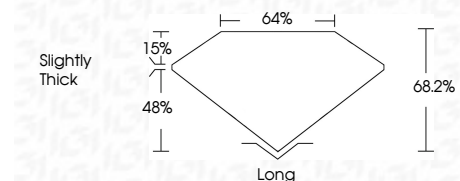

**ELECTRONIC COPY**

769651761  
Report verification at [igi.org](http://igi.org)

February 4, 2026  
IGI Report Number **769651761**  
Description **NATURAL DIAMOND**  
Shape and Cutting Style **EMERALD CUT**  
Measurements **7.46 X 5.16 X 3.52 MM**

**GRADING RESULTS**

Carat Weight **1.40 CARAT**  
Color Grade **K**  
Clarity Grade **VVS 1**  
Cut Grade **VERY GOOD**

**ADDITIONAL GRADING INFORMATION**

Polish **EXCELLENT**  
Symmetry **EXCELLENT**  
Fluorescence **NONE**  
Inscription(s) **(IGI) 769651761**

**IGI**

February 4, 2026  
IGI Report No 769651761  
**EMERALD CUT**  
7.46 X 5.16 X 3.52 MM  
1.40 CARAT  
K  
VVS 1  
VERY GOOD  
68.2%  
64%  
Slightly Thick  
Long  
EXCELLENT  
EXCELLENT  
NONE  
(IGI) 769651761

**DIAMOND REPORT**

February 4, 2026  
IGI Report Number **769651761**  
Description **NATURAL DIAMOND**  
Shape and Cutting Style **EMERALD CUT**  
Measurements **7.46 X 5.16 X 3.52 MM**

**GRADING RESULTS**