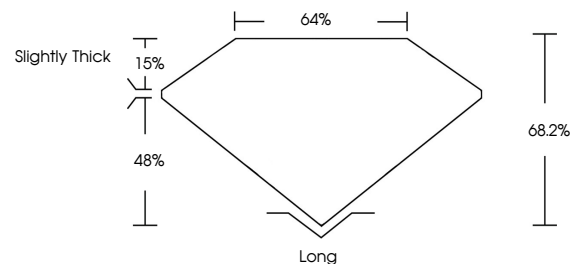

PROPORTIONS