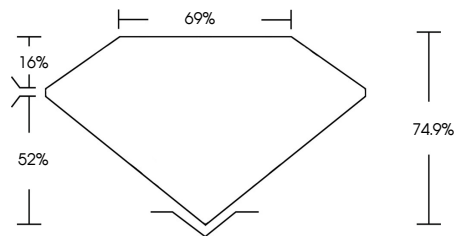

ELECTRONIC COPY

769650805
Report verification at igi.org

March 25, 2026
IGI Report Number **769650805**
Description **NATURAL DIAMOND**
Shape and Cutting Style **PEAR BRILLIANT**
Measurements **9.04 X 7.13 X 5.34 MM**
GRADING RESULTS
Carat Weight **2.17 CARATS**
Color Grade **NATURAL FANCY BLACK**

March 25, 2026
IGI Report Number **769650805**
Description **NATURAL DIAMOND**
Shape and Cutting Style **PEAR BRILLIANT**
Measurements **9.04 X 7.13 X 5.34 MM**
GRADING RESULTS
Carat Weight **2.17 CARATS**
Color Grade **NATURAL FANCY BLACK**
ADDITIONAL GRADING INFORMATION
Fluorescence **NONE**
Inscription(s) **769650805**

PROPORTIONS

Sample Image Used

COLOR

D - F	G - J	K - M	N - R	S - Z	FANCY
Colorless	Near Colorless	Slightly Tinted	Very Light Color	Light Color	

CLARITY

FL	IF	VVS ¹⁻²	VS ¹⁻²	SI ¹⁻²	I ¹⁻³
Flawless	Internally Flawless	Very Very Slightly Included	Very Slightly Included	Slightly Included	Included

ADDITIONAL GRADING INFORMATION

Fluorescence **NONE**
Inscription(s) **769650805**

IGI

March 25, 2026
IGI Report No **769650805**
PEAR BRILLIANT
9.04 X 7.13 X 5.34 MM
2.17 CARATS
NATURAL FANCY BLACK
Color Grade
Depth 74.9%
Table 69%
Girdle
Culet
Fluorescence **NONE**
Inscription(s) **769650805**