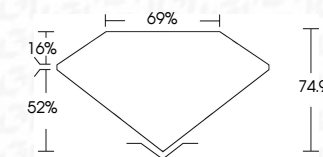

ELECTRONIC COPY

769650805
Report verification at igi.org

March 25, 2026
IGI Report Number **769650805**
Description **NATURAL DIAMOND**
Shape and Cutting Style **PEAR BRILLIANT**
Measurements **9.04 X 7.13 X 5.34 MM**
GRADING RESULTS
Carat Weight **2.17 CARATS**
Color Grade **NATURAL FANCY BLACK**

March 25, 2026
IGI Report Number **769650805**
Description **NATURAL DIAMOND**
Shape and Cutting Style **PEAR BRILLIANT**
Measurements **9.04 X 7.13 X 5.34 MM**
GRADING RESULTS
Carat Weight **2.17 CARATS**
Color Grade **NATURAL FANCY BLACK**
ADDITIONAL GRADING INFORMATION
Fluorescence **NONE**
Inscription(s) **769650805**

PROPORTIONS

Sample Image Used

COLOR

D - F	G - J	K - M	N - R	S - Z	FANCY
Colorless	Near Colorless	Slightly Tinted	Very Light Color	Light Color	

CLARITY

FL	IF	VVS ¹⁻²	VS ¹⁻²	SI ¹⁻²	I ¹⁻³
Flawless	Internally Flawless	Very Very Slightly Included	Very Slightly Included	Slightly Included	Included

ADDITIONAL GRADING INFORMATION

Fluorescence **NONE**
Inscription(s) **769650805**

IGI

March 25, 2026
IGI Report No **769650805**
PEAR BRILLIANT
9.04 X 7.13 X 5.34 MM
2.17 CARATS
NATURAL FANCY BLACK
Color Grade
Depth 74.9%
Table 69%
Girdle
Culet
Fluorescence **NONE**
Inscription(s) **769650805**