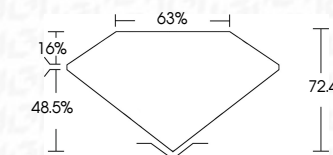

ELECTRONIC COPY

769650804
Report verification at igi.org

March 25, 2026
IGI Report Number **769650804**
Description **NATURAL DIAMOND**
Shape and Cutting Style **PEAR BRILLIANT**
Measurements **9.02 X 6.06 X 4.39 MM**
GRADING RESULTS
Carat Weight **1.54 CARAT**
Color Grade **NATURAL FANCY BLACK**

March 25, 2026
IGI Report Number **769650804**
Description **NATURAL DIAMOND**
Shape and Cutting Style **PEAR BRILLIANT**
Measurements **9.02 X 6.06 X 4.39 MM**
GRADING RESULTS
Carat Weight **1.54 CARAT**
Color Grade **NATURAL FANCY BLACK**
ADDITIONAL GRADING INFORMATION
Fluorescence **NONE**
Inscription(s) **IGI 769650804**

PROPORTIONS

Sample Image Used

COLOR

D - F	G - J	K - M	N - R	S - Z	FANCY
Colorless	Near Colorless	Slightly Tinted	Very Light Color	Light Color	

CLARITY

FL	IF	VVS ¹⁻²	VS ¹⁻²	SI ¹⁻²	I ¹⁻³
Flawless	Internally Flawless	Very Very Slightly Included	Very Slightly Included	Slightly Included	Included