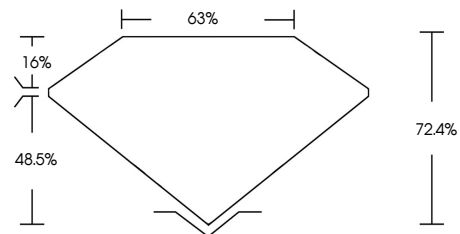

ELECTRONIC COPY

769650804
Report verification at igi.org

March 25, 2026
IGI Report Number **769650804**
Description **NATURAL DIAMOND**
Shape and Cutting Style **PEAR BRILLIANT**
Measurements **9.02 X 6.06 X 4.39 MM**
GRADING RESULTS
Carat Weight **1.54 CARAT**
Color Grade **NATURAL FANCY BLACK**

March 25, 2026
IGI Report Number **769650804**
Description **NATURAL DIAMOND**
Shape and Cutting Style **PEAR BRILLIANT**
Measurements **9.02 X 6.06 X 4.39 MM**
GRADING RESULTS
Carat Weight **1.54 CARAT**
Color Grade **NATURAL FANCY BLACK**
ADDITIONAL GRADING INFORMATION
Fluorescence **NONE**
Inscription(s) **IGI 769650804**

PROPORTIONS

Sample Image Used

COLOR

D - F	G - J	K - M	N - R	S - Z	FANCY
Colorless	Near Colorless	Slightly Tinted	Very Light Color	Light Color	

CLARITY

FL	IF	VVS ¹⁻²	VS ¹⁻²	SI ¹⁻²	I ¹⁻³
Flawless	Internally Flawless	Very Very Slightly Included	Very Slightly Included	Slightly Included	Included