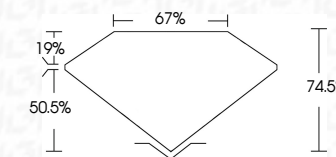

ELECTRONIC COPY

769650803
Report verification at igi.org

March 25, 2026
IGI Report Number **769650803**
Description **NATURAL DIAMOND**
Shape and Cutting Style **PEAR BRILLIANT**
Measurements **7.01 X 4.99 X 3.72 MM**
GRADING RESULTS
Carat Weight **0.84 CARAT**
Color Grade **NATURAL FANCY BLACK**

March 25, 2026
IGI Report Number **769650803**
Description **NATURAL DIAMOND**
Shape and Cutting Style **PEAR BRILLIANT**
Measurements **7.01 X 4.99 X 3.72 MM**
GRADING RESULTS
Carat Weight **0.84 CARAT**
Color Grade **NATURAL FANCY BLACK**
ADDITIONAL GRADING INFORMATION
Fluorescence **NONE**
Inscription(s) **769650803**

PROPORTIONS

Sample Image Used

COLOR

D - F	G - J	K - M	N - R	S - Z	FANCY
Colorless	Near Colorless	Slightly Tinted	Very Light Color	Light Color	

CLARITY

FL	IF	VVS ¹⁻²	VS ¹⁻²	SI ¹⁻²	I ¹⁻³
Flawless	Internally Flawless	Very Very Slightly Included	Very Slightly Included	Slightly Included	Included