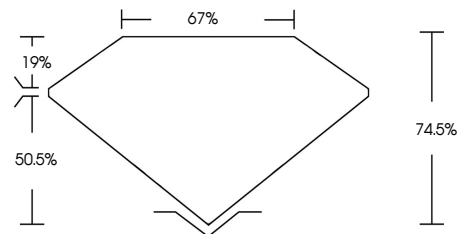

ELECTRONIC COPY

769650803
Report verification at igi.org

March 25, 2026
IGI Report Number **769650803**
Description **NATURAL DIAMOND**
Shape and Cutting Style **PEAR BRILLIANT**
Measurements **7.01 X 4.99 X 3.72 MM**
GRADING RESULTS
Carat Weight **0.84 CARAT**
Color Grade **NATURAL FANCY BLACK**

March 25, 2026
IGI Report Number **769650803**
Description **NATURAL DIAMOND**
Shape and Cutting Style **PEAR BRILLIANT**
Measurements **7.01 X 4.99 X 3.72 MM**
GRADING RESULTS
Carat Weight **0.84 CARAT**
Color Grade **NATURAL FANCY BLACK**
ADDITIONAL GRADING INFORMATION
Fluorescence **NONE**
Inscription(s) **769650803**

PROPORTIONS

Sample Image Used

COLOR

D - F	G - J	K - M	N - R	S - Z	FANCY
Colorless	Near Colorless	Slightly Tinted	Very Light Color	Light Color	

CLARITY

FL	IF	VVS ¹⁻²	VS ¹⁻²	SI ¹⁻²	I ¹⁻³
Flawless	Internally Flawless	Very Very Slightly Included	Very Slightly Included	Slightly Included	Included