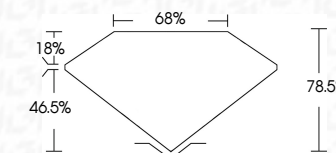

ELECTRONIC COPY

769650798
Report verification at igi.org

DIAMOND REPORT

March 25, 2026
IGI Report Number **769650798**
Description **NATURAL DIAMOND**
Shape and Cutting Style **BAGUETTE**
Measurements **6.42 X 4.51 X 3.54 MM**
GRADING RESULTS
Carat Weight **1.14 CARAT**
Color Grade **NATURAL FANCY BLACK**
ADDITIONAL GRADING INFORMATION
Fluorescence **NONE**
Inscription(s) **769650798**

PROPORTIONS

Sample Image Used

769650798
March 25, 2026
IGI Report Number **769650798**
Description **NATURAL DIAMOND**
Shape and Cutting Style **BAGUETTE**
Measurements **6.42 X 4.51 X 3.54 MM**
GRADING RESULTS
Carat Weight **1.14 CARAT**
Color Grade **NATURAL FANCY BLACK**

ADDITIONAL GRADING INFORMATION

Fluorescence **NONE**
Inscription(s) **769650798**

IGI

March 25, 2026
IGI Report No 769650798
BAGUETTE
6.42 X 4.51 X 3.54 MM
1.14 CARAT
NATURAL FANCY BLACK
Color Grade
Depth 18.5%
Table 68%
Girdle
Culet
Fluorescence
Inscription(s) 769650798
NONE