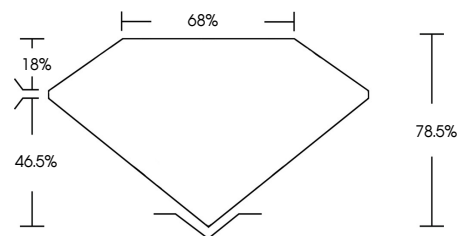

ELECTRONIC COPY

769650798
Report verification at igi.org

DIAMOND REPORT

March 25, 2026
IGI Report Number **769650798**
Description **NATURAL DIAMOND**
Shape and Cutting Style **BAGUETTE**
Measurements **6.42 X 4.51 X 3.54 MM**
GRADING RESULTS
Carat Weight **1.14 CARAT**
Color Grade **NATURAL FANCY BLACK**
ADDITIONAL GRADING INFORMATION
Fluorescence **NONE**
Inscription(s) **769650798**

PROPORTIONS

Sample Image Used

769650798
March 25, 2026
IGI Report Number **769650798**
Description **NATURAL DIAMOND**
Shape and Cutting Style **BAGUETTE**
Measurements **6.42 X 4.51 X 3.54 MM**
GRADING RESULTS
Carat Weight **1.14 CARAT**
Color Grade **NATURAL FANCY BLACK**

ADDITIONAL GRADING INFORMATION

Fluorescence **NONE**
Inscription(s) **769650798**

IGI

March 25, 2026
IGI Report No 769650798
BAGUETTE
6.42 X 4.51 X 3.54 MM
1.14 CARAT
NATURAL FANCY BLACK
Color Grade
Depth 18.5%
Table 68%
Girdle
Culet
Fluorescence
Inscription(s) 769650798
NONE