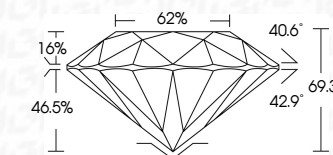

ELECTRONIC COPY

769650794
Report verification at igi.org

March 25, 2026
IGI Report Number **769650794**
Description **NATURAL DIAMOND**
Shape and Cutting Style **ROUND BRILLIANT**
Measurements **7.25 - 7.41 X 5.09 MM**
GRADING RESULTS
Carat Weight **1.84 CARAT**
Color Grade **NATURAL FANCY BLACK**

March 25, 2026
IGI Report Number **769650794**
Description **NATURAL DIAMOND**
Shape and Cutting Style **ROUND BRILLIANT**
Measurements **7.25 - 7.41 X 5.09 MM**
GRADING RESULTS
Carat Weight **1.84 CARAT**
Color Grade **NATURAL FANCY BLACK**
ADDITIONAL GRADING INFORMATION
Fluorescence **NONE**
Inscription(s) **769650794**

PROPORTIONS

Sample Image Used

COLOR

D - F	G - J	K - M	N - R	S - Z	FANCY
Colorless	Near Colorless	Slightly Tinted	Very Light Color	Light Color	

CLARITY

FL	IF	VVS ¹⁻²	VS ¹⁻²	SI ¹⁻²	I ¹⁻³
Flawless	Internally Flawless	Very Very Slightly Included	Very Slightly Included	Slightly Included	Included

ADDITIONAL GRADING INFORMATION

Fluorescence **NONE**
Inscription(s) **769650794**

IGI

March 25, 2026
IGI Report No **769650794**
ROUND BRILLIANT
Carat Weight **1.84 CARAT**
Color Grade **NATURAL FANCY BLACK**
Depth **46.5%**
Table **16%**
Girdle **62%**
Culet **NONE**
Fluorescence **NONE**
Inscription(s) **769650794**