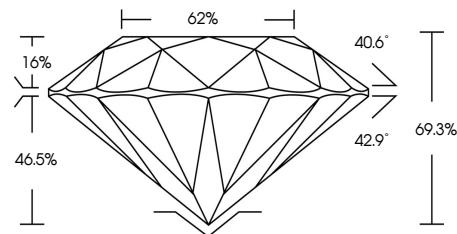

ELECTRONIC COPY

769650794
Report verification at igi.org

March 25, 2026
IGI Report Number **769650794**
Description **NATURAL DIAMOND**
Shape and Cutting Style **ROUND BRILLIANT**
Measurements **7.25 - 7.41 X 5.09 MM**
GRADING RESULTS
Carat Weight **1.84 CARAT**
Color Grade **NATURAL FANCY BLACK**

March 25, 2026
IGI Report Number **769650794**
Description **NATURAL DIAMOND**
Shape and Cutting Style **ROUND BRILLIANT**
Measurements **7.25 - 7.41 X 5.09 MM**
GRADING RESULTS
Carat Weight **1.84 CARAT**
Color Grade **NATURAL FANCY BLACK**
ADDITIONAL GRADING INFORMATION
Fluorescence **NONE**
Inscription(s) **769650794**

PROPORTIONS

Sample Image Used

COLOR

D - F	G - J	K - M	N - R	S - Z	FANCY
Colorless	Near Colorless	Slightly Tinted	Very Light Color	Light Color	

CLARITY

FL	IF	VVS ¹⁻²	VS ¹⁻²	SI ¹⁻²	I ¹⁻³
Flawless	Internally Flawless	Very Very Slightly Included	Very Slightly Included	Slightly Included	Included

ADDITIONAL GRADING INFORMATION

Fluorescence **NONE**
Inscription(s) **769650794**

IGI

March 25, 2026
IGI Report No **769650794**
ROUND BRILLIANT
Carat Weight **1.84 CARAT**
Color Grade **NATURAL FANCY BLACK**
Depth **46.5%**
Table **16%**
Girdle **62%**
Culet **NONE**
Fluorescence **NONE**
Inscription(s) **769650794**