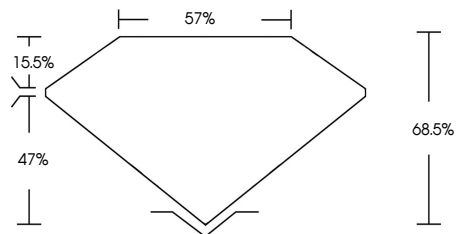

ELECTRONIC COPY

769650793
Report verification at igi.org

March 25, 2026
IGI Report Number **769650793**
Description **NATURAL DIAMOND**
Shape and Cutting Style **MARQUISE BRILLIANT**
Measurements **10.00 X 5.14 X 3.52 MM**
GRADING RESULTS
Carat Weight **1.07 CARAT**
Color Grade **NATURAL FANCY BLACK**

March 25, 2026
IGI Report Number **769650793**
Description **NATURAL DIAMOND**
Shape and Cutting Style **MARQUISE BRILLIANT**
Measurements **10.00 X 5.14 X 3.52 MM**
GRADING RESULTS
Carat Weight **1.07 CARAT**
Color Grade **NATURAL FANCY BLACK**
ADDITIONAL GRADING INFORMATION
Fluorescence **NONE**
Inscription(s) **769650793**

PROPORTIONS

Sample Image Used

COLOR

D - F	G - J	K - M	N - R	S - Z	FANCY
Colorless	Near Colorless	Slightly Tinted	Very Light Color	Light Color	

CLARITY

FL	IF	VVS ¹⁻²	VS ¹⁻²	SI ¹⁻²	I ¹⁻³
Flawless	Internally Flawless	Very Very Slightly Included	Very Slightly Included	Slightly Included	Included