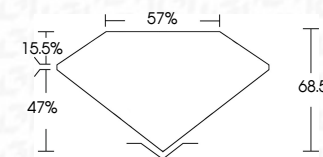

ELECTRONIC COPY

769650793
Report verification at igi.org

March 25, 2026
IGI Report Number **769650793**
Description **NATURAL DIAMOND**
Shape and Cutting Style **MARQUISE BRILLIANT**
Measurements **10.00 X 5.14 X 3.52 MM**
GRADING RESULTS
Carat Weight **1.07 CARAT**
Color Grade **NATURAL FANCY BLACK**

March 25, 2026
IGI Report Number **769650793**
Description **NATURAL DIAMOND**
Shape and Cutting Style **MARQUISE BRILLIANT**
Measurements **10.00 X 5.14 X 3.52 MM**
GRADING RESULTS
Carat Weight **1.07 CARAT**
Color Grade **NATURAL FANCY BLACK**
ADDITIONAL GRADING INFORMATION
Fluorescence **NONE**
Inscription(s) **769650793**

PROPORTIONS

Sample Image Used

COLOR

D - F	G - J	K - M	N - R	S - Z	FANCY
Colorless	Near Colorless	Slightly Tinted	Very Light Color	Light Color	

CLARITY

FL	IF	VVS ¹⁻²	VS ¹⁻²	SI ¹⁻²	I ¹⁻³
Flawless	Internally Flawless	Very Very Slightly Included	Very Slightly Included	Slightly Included	Included