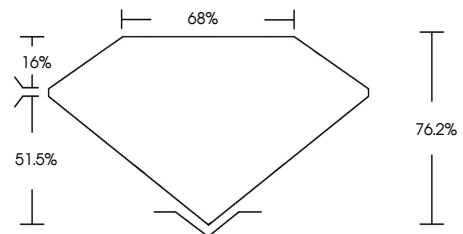

ELECTRONIC COPY

769650772
Report verification at igi.org

DIAMOND REPORT

March 25, 2026
IGI Report Number **769650772**
Description **NATURAL DIAMOND**
Shape and Cutting Style **CUSHION BRILLIANT**
Measurements **5.84 X 5.79 X 4.41 MM**
GRADING RESULTS
Carat Weight **1.15 CARAT**
Color Grade **NATURAL FANCY BLACK**
ADDITIONAL GRADING INFORMATION
Fluorescence **NONE**
Inscription(s) **IGI 769650772**

PROPORTIONS

Sample Image Used

March 25, 2026
IGI Report Number **769650772**
Description **NATURAL DIAMOND**
Shape and Cutting Style **CUSHION BRILLIANT**
Measurements **5.84 X 5.79 X 4.41 MM**
GRADING RESULTS
Carat Weight **1.15 CARAT**
Color Grade **NATURAL FANCY BLACK**

ADDITIONAL GRADING INFORMATION

Fluorescence **NONE**
Inscription(s) **IGI 769650772**

IGI

March 25, 2026
IGI Report No 769650772
CUSHION BRILLIANT
Carat Weight **1.15 CARAT**
Color Grade **NATURAL FANCY BLACK**
Depth **76.2%**
Table **68%**
Culet **NONE**
Fluorescence
Inscription(s) **IGI 769650772**