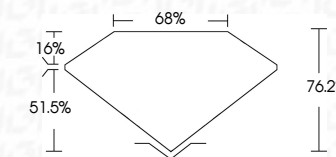

ELECTRONIC COPY

769650772
Report verification at igi.org

DIAMOND REPORT

March 25, 2026
IGI Report Number **769650772**
Description **NATURAL DIAMOND**
Shape and Cutting Style **CUSHION BRILLIANT**
Measurements **5.84 X 5.79 X 4.41 MM**
GRADING RESULTS
Carat Weight **1.15 CARAT**
Color Grade **NATURAL FANCY BLACK**
ADDITIONAL GRADING INFORMATION
Fluorescence **NONE**
Inscription(s) **IGI 769650772**

PROPORTIONS

Sample Image Used

March 25, 2026
IGI Report Number **769650772**
Description **NATURAL DIAMOND**
Shape and Cutting Style **CUSHION BRILLIANT**
Measurements **5.84 X 5.79 X 4.41 MM**
GRADING RESULTS
Carat Weight **1.15 CARAT**
Color Grade **NATURAL FANCY BLACK**

ADDITIONAL GRADING INFORMATION

Fluorescence **NONE**
Inscription(s) **IGI 769650772**

IGI

March 25, 2026
IGI Report No 769650772
CUSHION BRILLIANT
Carat Weight **1.15 CARAT**
Color Grade **NATURAL FANCY BLACK**
Depth **76.2%**
Table **68%**
Culet **NONE**
Fluorescence
Inscription(s) **IGI 769650772**