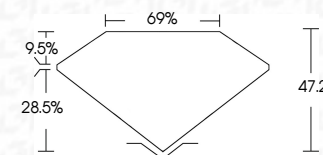

ELECTRONIC COPY

769650765
Report verification at igi.org

March 25, 2026
IGI Report Number **769650765**
Description **NATURAL DIAMOND**
Shape and Cutting Style **CALF**
Measurements **6.16 X 5.40 X 2.55 MM**
GRADING RESULTS
Carat Weight **0.60 CARAT**
Color Grade **NATURAL FANCY BLACK**

March 25, 2026
IGI Report Number **769650765**
Description **NATURAL DIAMOND**
Shape and Cutting Style **CALF**
Measurements **6.16 X 5.40 X 2.55 MM**
GRADING RESULTS
Carat Weight **0.60 CARAT**
Color Grade **NATURAL FANCY BLACK**
ADDITIONAL GRADING INFORMATION
Fluorescence **NONE**
Inscription(s) **769650765**

PROPORTIONS

Sample Image Used

COLOR

D - F	G - J	K - M	N - R	S - Z	FANCY
Colorless	Near Colorless	Slightly Tinted	Very Light Color	Light Color	

CLARITY

FL	IF	VVS ¹⁻²	VS ¹⁻²	SI ¹⁻²	I ¹⁻³
Flawless	Internally Flawless	Very Very Slightly Included	Very Slightly Included	Slightly Included	Included