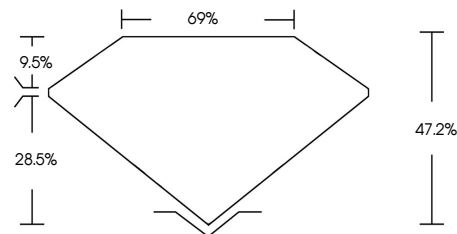

ELECTRONIC COPY

769650765
Report verification at igi.org

March 25, 2026
IGI Report Number **769650765**
Description **NATURAL DIAMOND**
Shape and Cutting Style **CALF**
Measurements **6.16 X 5.40 X 2.55 MM**
GRADING RESULTS
Carat Weight **0.60 CARAT**
Color Grade **NATURAL FANCY BLACK**

March 25, 2026
IGI Report Number **769650765**
Description **NATURAL DIAMOND**
Shape and Cutting Style **CALF**
Measurements **6.16 X 5.40 X 2.55 MM**
GRADING RESULTS
Carat Weight **0.60 CARAT**
Color Grade **NATURAL FANCY BLACK**
ADDITIONAL GRADING INFORMATION
Fluorescence **NONE**
Inscription(s) **769650765**

PROPORTIONS

Sample Image Used

COLOR

D - F	G - J	K - M	N - R	S - Z	FANCY
Colorless	Near Colorless	Slightly Tinted	Very Light Color	Light Color	

CLARITY

FL	IF	VVS ¹⁻²	VS ¹⁻²	SI ¹⁻²	I ¹⁻³
Flawless	Internally Flawless	Very Very Slightly Included	Very Slightly Included	Slightly Included	Included