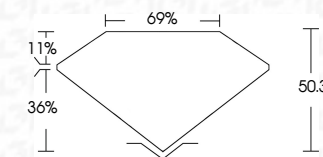

ELECTRONIC COPY

769650764
Report verification at igi.org

DIAMOND REPORT

March 25, 2026
IGI Report Number **769650764**
Description **NATURAL DIAMOND**
Shape and Cutting Style **TRILLIANT**
Measurements **6.41 X 6.46 X 3.25 MM**
GRADING RESULTS
Carat Weight **0.89 CARAT**
Color Grade **NATURAL FANCY BLACK**
ADDITIONAL GRADING INFORMATION
Fluorescence **NONE**
Inscription(s) **IGI 769650764**

PROPORTIONS

Sample Image Used

March 25, 2026
IGI Report Number **769650764**
Description **NATURAL DIAMOND**
Shape and Cutting Style **TRILLIANT**
Measurements **6.41 X 6.46 X 3.25 MM**
GRADING RESULTS
Carat Weight **0.89 CARAT**
Color Grade **NATURAL FANCY BLACK**