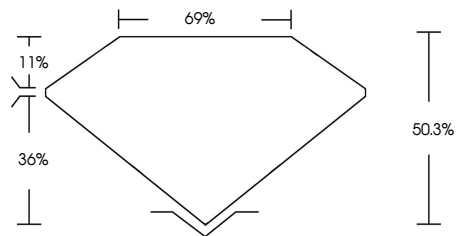

ELECTRONIC COPY

769650764
Report verification at igi.org

DIAMOND REPORT

March 25, 2026
IGI Report Number **769650764**
Description **NATURAL DIAMOND**
Shape and Cutting Style **TRILLIANT**
Measurements **6.41 X 6.46 X 3.25 MM**
GRADING RESULTS
Carat Weight **0.89 CARAT**
Color Grade **NATURAL FANCY BLACK**
ADDITIONAL GRADING INFORMATION
Fluorescence **NONE**
Inscription(s) **IGI 769650764**

PROPORTIONS

Sample Image Used

March 25, 2026
IGI Report Number **769650764**
Description **NATURAL DIAMOND**
Shape and Cutting Style **TRILLIANT**
Measurements **6.41 X 6.46 X 3.25 MM**
GRADING RESULTS
Carat Weight **0.89 CARAT**
Color Grade **NATURAL FANCY BLACK**