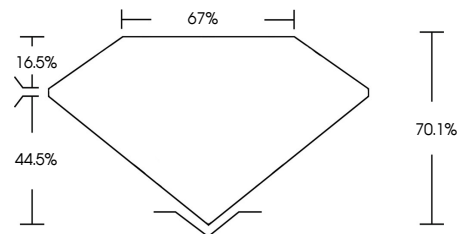

ELECTRONIC COPY

769650763
Report verification at igi.org

March 25, 2026
IGI Report Number **769650763**
Description **NATURAL DIAMOND**
Shape and Cutting Style **TRILLIANT**
Measurements **5.01 X 4.99 X 3.50 MM**
GRADING RESULTS
Carat Weight **0.57 CARAT**
Color Grade **NATURAL FANCY BLACK**

March 25, 2026
IGI Report Number **769650763**
Description **NATURAL DIAMOND**
Shape and Cutting Style **TRILLIANT**
Measurements **5.01 X 4.99 X 3.50 MM**
GRADING RESULTS
Carat Weight **0.57 CARAT**
Color Grade **NATURAL FANCY BLACK**
ADDITIONAL GRADING INFORMATION
Fluorescence **NONE**
Inscription(s) **769650763**

PROPORTIONS

Sample Image Used

COLOR

D - F	G - J	K - M	N - R	S - Z	FANCY
Colorless	Near Colorless	Slightly Tinted	Very Light Color	Light Color	

CLARITY

FL	IF	VVS ¹⁻²	VS ¹⁻²	SI ¹⁻²	I ¹⁻³
Flawless	Internally Flawless	Very Very Slightly Included	Very Slightly Included	Slightly Included	Included