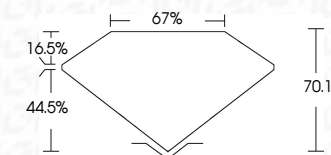

ELECTRONIC COPY

769650763
Report verification at igi.org

March 25, 2026
IGI Report Number **769650763**
Description **NATURAL DIAMOND**
Shape and Cutting Style **TRILLIANT**
Measurements **5.01 X 4.99 X 3.50 MM**
GRADING RESULTS
Carat Weight **0.57 CARAT**
Color Grade **NATURAL FANCY BLACK**

March 25, 2026
IGI Report Number **769650763**
Description **NATURAL DIAMOND**
Shape and Cutting Style **TRILLIANT**
Measurements **5.01 X 4.99 X 3.50 MM**
GRADING RESULTS
Carat Weight **0.57 CARAT**
Color Grade **NATURAL FANCY BLACK**
ADDITIONAL GRADING INFORMATION
Fluorescence **NONE**
Inscription(s) **769650763**

PROPORTIONS

Sample Image Used

COLOR

D - F	G - J	K - M	N - R	S - Z	FANCY
Colorless	Near Colorless	Slightly Tinted	Very Light Color	Light Color	

CLARITY

FL	IF	VVS ¹⁻²	VS ¹⁻²	SI ¹⁻²	I ¹⁻³
Flawless	Internally Flawless	Very Very Slightly Included	Very Slightly Included	Slightly Included	Included