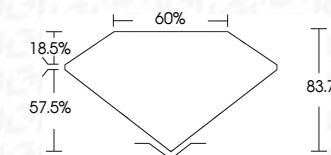

ELECTRONIC COPY

769650762
Report verification at igi.org

March 31, 2026
IGI Report Number **769650762**
Description **NATURAL DIAMOND**
Shape and Cutting Style **PEAR BRILLIANT**
Measurements **6.89 X 5.08 X 4.25 MM**
GRADING RESULTS
Carat Weight **0.93 CARAT**
Color Grade **NATURAL FANCY BLACK**

March 31, 2026
IGI Report Number **769650762**
Description **NATURAL DIAMOND**
Shape and Cutting Style **PEAR BRILLIANT**
Measurements **6.89 X 5.08 X 4.25 MM**
GRADING RESULTS
Carat Weight **0.93 CARAT**
Color Grade **NATURAL FANCY BLACK**
ADDITIONAL GRADING INFORMATION
Fluorescence **NONE**
Inscription(s) **769650762**

PROPORTIONS

Sample Image Used

COLOR

D - F	G - J	K - M	N - R	S - Z	FANCY
Colorless	Near Colorless	Slightly Tinted	Very Light Color	Light Color	

CLARITY

FL	IF	VVS ¹⁻²	VS ¹⁻²	SI ¹⁻²	I ¹⁻³
Flawless	Internally Flawless	Very Very Slightly Included	Very Slightly Included	Slightly Included	Included