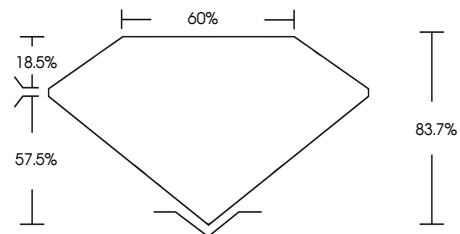

ELECTRONIC COPY

769650762
Report verification at igi.org

March 31, 2026
IGI Report Number **769650762**
Description **NATURAL DIAMOND**
Shape and Cutting Style **PEAR BRILLIANT**
Measurements **6.89 X 5.08 X 4.25 MM**
GRADING RESULTS
Carat Weight **0.93 CARAT**
Color Grade **NATURAL FANCY BLACK**

March 31, 2026
IGI Report Number **769650762**
Description **NATURAL DIAMOND**
Shape and Cutting Style **PEAR BRILLIANT**
Measurements **6.89 X 5.08 X 4.25 MM**
GRADING RESULTS
Carat Weight **0.93 CARAT**
Color Grade **NATURAL FANCY BLACK**
ADDITIONAL GRADING INFORMATION
Fluorescence **NONE**
Inscription(s) **769650762**

PROPORTIONS

Sample Image Used

COLOR

D - F	G - J	K - M	N - R	S - Z	FANCY
Colorless	Near Colorless	Slightly Tinted	Very Light Color	Light Color	

CLARITY

FL	IF	VVS ¹⁻²	VS ¹⁻²	SI ¹⁻²	I ¹⁻³
Flawless	Internally Flawless	Very Very Slightly Included	Very Slightly Included	Slightly Included	Included