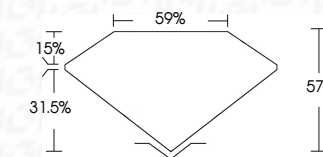

ELECTRONIC COPY

769650759
Report verification at igi.org

DIAMOND REPORT

March 25, 2026
IGI Report Number **769650759**
Description **NATURAL DIAMOND**
Shape and Cutting Style **EMERALD MIXED CUT**
Measurements **5.77 X 4.11 X 2.37 MM**
GRADING RESULTS
Carat Weight **0.58 CARAT**
Color Grade **NATURAL FANCY BLACK**
ADDITIONAL GRADING INFORMATION
Fluorescence **NONE**
Inscription(s) **IGI 769650759**

PROPORTIONS

Sample Image Used

March 25, 2026
IGI Report Number **769650759**
Description **NATURAL DIAMOND**
Shape and Cutting Style **EMERALD MIXED CUT**
Measurements **5.77 X 4.11 X 2.37 MM**
GRADING RESULTS
Carat Weight **0.58 CARAT**
Color Grade **NATURAL FANCY BLACK**

ADDITIONAL GRADING INFORMATION

Fluorescence **NONE**
Inscription(s) **IGI 769650759**

IGI

March 25, 2026
IGI Report No **769650759**
EMERALD MIXED CUT
Carat Weight **0.58 CARAT**
Color Grade **NATURAL FANCY BLACK**
Depth **57.7%**
Table **59%**
Culet **NONE**
Fluorescence **NONE**
Inscription(s) **IGI 769650759**