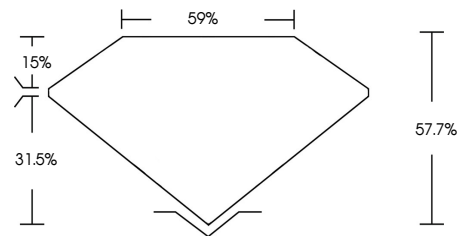

ELECTRONIC COPY

769650759
Report verification at igi.org

DIAMOND REPORT

March 25, 2026
IGI Report Number **769650759**
Description **NATURAL DIAMOND**
Shape and Cutting Style **EMERALD MIXED CUT**
Measurements **5.77 X 4.11 X 2.37 MM**
GRADING RESULTS
Carat Weight **0.58 CARAT**
Color Grade **NATURAL FANCY BLACK**
ADDITIONAL GRADING INFORMATION
Fluorescence **NONE**
Inscription(s) **IGI 769650759**

PROPORTIONS

Sample Image Used

March 25, 2026
IGI Report Number **769650759**
Description **NATURAL DIAMOND**
Shape and Cutting Style **EMERALD MIXED CUT**
Measurements **5.77 X 4.11 X 2.37 MM**
GRADING RESULTS
Carat Weight **0.58 CARAT**
Color Grade **NATURAL FANCY BLACK**

ADDITIONAL GRADING INFORMATION

Fluorescence **NONE**
Inscription(s) **IGI 769650759**

IGI

March 25, 2026
IGI Report No **769650759**
EMERALD MIXED CUT
Carat Weight **0.58 CARAT**
Color Grade **NATURAL FANCY BLACK**
Depth **57.7%**
Table **59%**
Culet **NONE**
Fluorescence **NONE**
Inscription(s) **IGI 769650759**