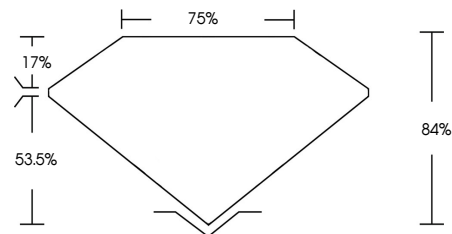

**ELECTRONIC COPY**

769650754  
Report verification at [igi.org](http://igi.org)

March 25, 2026  
IGI Report Number **769650754**  
Description **NATURAL DIAMOND**  
Shape and Cutting Style **PRINCESS CUT**  
Measurements **4.77 X 4.76 X 4.00 MM**  
**GRADING RESULTS**  
Carat Weight **0.89 CARAT**  
Color Grade **NATURAL FANCY BLACK**

March 25, 2026  
IGI Report Number **769650754**  
Description **NATURAL DIAMOND**  
Shape and Cutting Style **PRINCESS CUT**  
Measurements **4.77 X 4.76 X 4.00 MM**  
**GRADING RESULTS**  
Carat Weight **0.89 CARAT**  
Color Grade **NATURAL FANCY BLACK**  
**ADDITIONAL GRADING INFORMATION**  
Fluorescence **NONE**  
Inscription(s) **769650754**

**PROPORTIONS**

Sample Image Used

**COLOR**

D - F	G - J	K - M	N - R	S - Z	FANCY
Colorless	Near Colorless	Slightly Tinted	Very Light Color	Light Color	

**CLARITY**

FL	IF	VVS <sup>1-2</sup>	VS <sup>1-2</sup>	SI <sup>1-2</sup>	I <sup>1-3</sup>
Flawless	Internally Flawless	Very Very Slightly Included	Very Slightly Included	Slightly Included	Included

**ADDITIONAL GRADING INFORMATION**

Fluorescence **NONE**  
Inscription(s) **769650754**

**IGI**

March 25, 2026  
IGI Report No 769650754  
**PRINCESS CUT**  
4.77 X 4.76 X 4.00 MM  
0.89 CARAT  
NATURAL FANCY BLACK  
84%  
75%  
NONE  
769650754