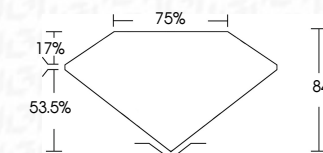

**ELECTRONIC COPY**

769650754  
Report verification at [igi.org](http://igi.org)

March 25, 2026  
IGI Report Number **769650754**  
Description **NATURAL DIAMOND**  
Shape and Cutting Style **PRINCESS CUT**  
Measurements **4.77 X 4.76 X 4.00 MM**  
**GRADING RESULTS**  
Carat Weight **0.89 CARAT**  
Color Grade **NATURAL FANCY BLACK**

March 25, 2026  
IGI Report Number **769650754**  
Description **NATURAL DIAMOND**  
Shape and Cutting Style **PRINCESS CUT**  
Measurements **4.77 X 4.76 X 4.00 MM**  
**GRADING RESULTS**  
Carat Weight **0.89 CARAT**  
Color Grade **NATURAL FANCY BLACK**  
**ADDITIONAL GRADING INFORMATION**  
Fluorescence **NONE**  
Inscription(s) **769650754**

**PROPORTIONS**

Sample Image Used

**COLOR**

D - F	G - J	K - M	N - R	S - Z	FANCY
Colorless	Near Colorless	Slightly Tinted	Very Light Color	Light Color	

**CLARITY**

FL	IF	VVS <sup>1-2</sup>	VS <sup>1-2</sup>	SI <sup>1-2</sup>	I <sup>1-3</sup>
Flawless	Internally Flawless	Very Very Slightly Included	Very Slightly Included	Slightly Included	Included

**ADDITIONAL GRADING INFORMATION**

Fluorescence **NONE**  
Inscription(s) **769650754**

**IGI**

March 25, 2026  
IGI Report No 769650754  
**PRINCESS CUT**  
4.77 X 4.76 X 4.00 MM  
0.89 CARAT  
NATURAL FANCY BLACK  
84%  
75%  
NONE  
769650754