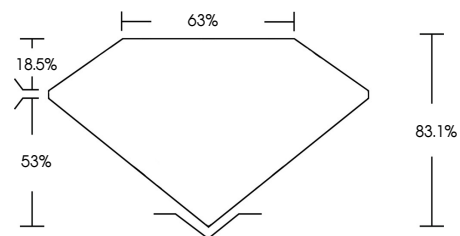

ELECTRONIC COPY

769650709
Report verification at igi.org

March 24, 2026
IGI Report Number **769650709**
Description **NATURAL DIAMOND**
Shape and Cutting Style **PEAR BRILLIANT**
Measurements **9.26 X 6.27 X 5.21 MM**
GRADING RESULTS
Carat Weight **1.97 CARAT**
Color Grade **BLACK, TREATED COLOR**

March 24, 2026
IGI Report Number **769650709**
Description **NATURAL DIAMOND**
Shape and Cutting Style **PEAR BRILLIANT**
Measurements **9.26 X 6.27 X 5.21 MM**
GRADING RESULTS
Carat Weight **1.97 CARAT**
Color Grade **BLACK, TREATED COLOR**
ADDITIONAL GRADING INFORMATION
Fluorescence **NONE**
Inscription(s) **769650709**

PROPORTIONS

Sample Image Used

COLOR

D - F	G - J	K - M	N - R	S - Z	FANCY
Colorless	Near Colorless	Slightly Tinted	Very Light Color	Light Color	

CLARITY

FL	IF	VVS ¹⁻²	VS ¹⁻²	SI ¹⁻²	I ¹⁻³
Flawless	Internally Flawless	Very Very Slightly Included	Very Slightly Included	Slightly Included	Included