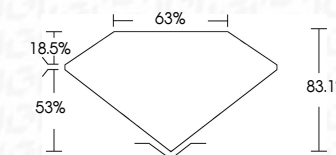

ELECTRONIC COPY

769650709
Report verification at igi.org

March 24, 2026
IGI Report Number **769650709**
Description **NATURAL DIAMOND**
Shape and Cutting Style **PEAR BRILLIANT**
Measurements **9.26 X 6.27 X 5.21 MM**
GRADING RESULTS
Carat Weight **1.97 CARAT**
Color Grade **BLACK, TREATED COLOR**

March 24, 2026
IGI Report Number **769650709**
Description **NATURAL DIAMOND**
Shape and Cutting Style **PEAR BRILLIANT**
Measurements **9.26 X 6.27 X 5.21 MM**
GRADING RESULTS
Carat Weight **1.97 CARAT**
Color Grade **BLACK, TREATED COLOR**
ADDITIONAL GRADING INFORMATION
Fluorescence **NONE**
Inscription(s) **769650709**

PROPORTIONS

Sample Image Used

COLOR

D - F	G - J	K - M	N - R	S - Z	FANCY
Colorless	Near Colorless	Slightly Tinted	Very Light Color	Light Color	

CLARITY

FL	IF	VVS ¹⁻²	VS ¹⁻²	SI ¹⁻²	I ¹⁻³
Flawless	Internally Flawless	Very Very Slightly Included	Very Slightly Included	Slightly Included	Included